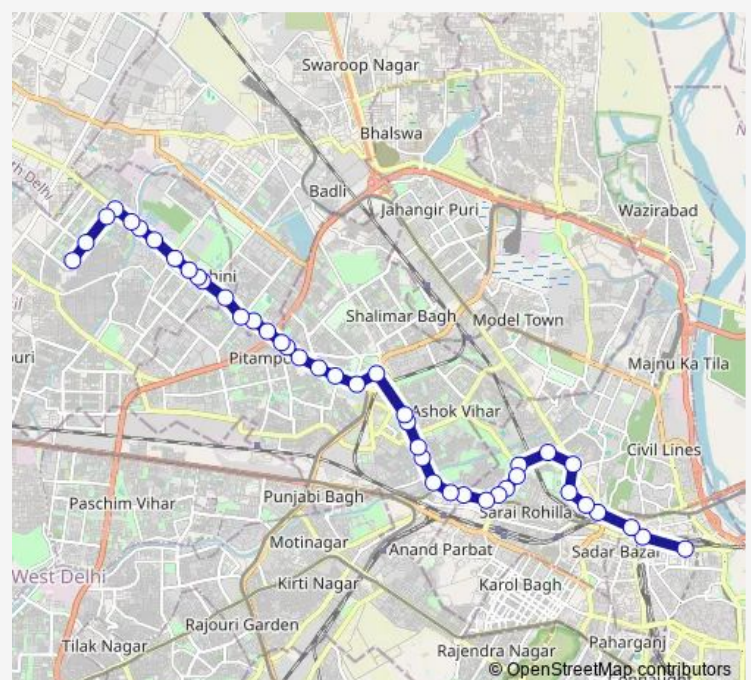

Thursday 07:22-21:54

Friday 07:22-21:54

Saturday 07:22-21:54

Sunday 07:22-21:54

Route info

Direction: Old Delhi Railway Station (T)

Stops: 42

Trip Duration: 1 hour 16 min