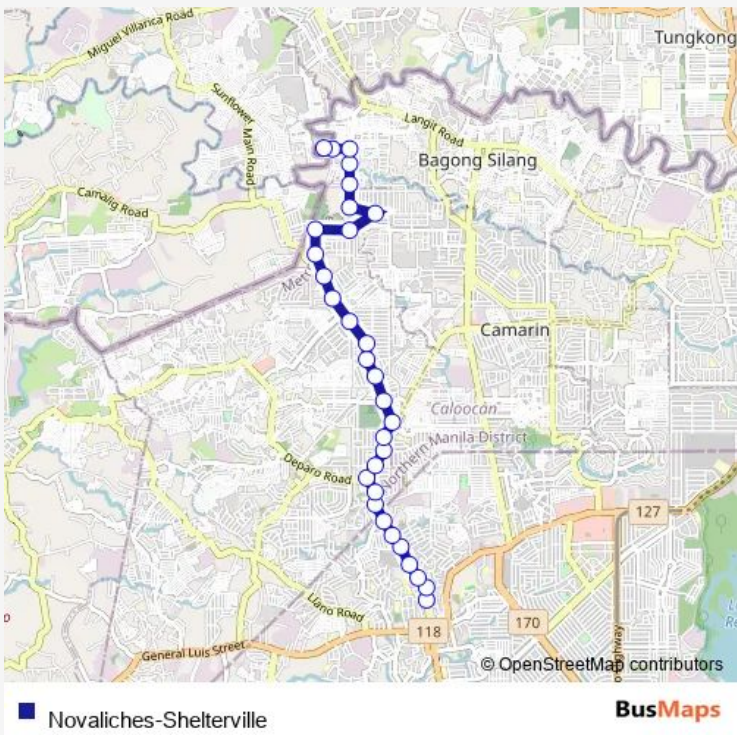

**Bus Novaliches-Shelternville**

[Go to website](#)

**Direction**  
 Susano / Austria Intersection, Caloocan City — Olympic Ave, Caloocan City, Manila  
 31 stops  
[Open route schedule](#)

- Susano / Austria Intersection, Caloocan City
- Susano, Caloocan City
- Susano, Caloocan City
- St Luke's School, Susano, Caloocan City
- Susano / Paraiso Intersection, Caloocan City
- Susano / Jordan Intersection, Caloocan City
- Susano / Joyville Drive Intersection, Caloocan City
- United Methodist Church, Susano, Caloocan City
- Deparo Road / Camarin Road Intersection, Caloocan City
- Camarin Road, Caloocan City
- Iglesia ni Kristo, Camarin Road, Caloocan City
- Camarin Road near Gemini Interserction, Caloocan City
- Camarin Road, Caloocan City
- St Joseph College of Novaliches, Congressional Road Extension, Caloocan City, Manila
- Congressional Road Extension / Rainbow Ave, Quezon City, Manila
- Congressional Road Extension / Road 7, Quezon City, Manila
- Congressional Road Extension / Road 17, Quezon City, Manila
- Congressional Road Extension / Road 6 / Road 28, Quezon City, Manila

**Route schedule**  
 Susano / Austria Intersection, Caloocan City — Olympic Ave, Caloocan City, Manila

Monday	00:00
Tuesday	00:00
Wednesday	00:00
Thursday	00:00
Friday	00:00
Saturday	00:00
Sunday	00:00

**Route info**  
 Direction: Susano / Austria Intersection, Caloocan City  
 Stops: 31  
 Trip Duration: 0 hour 35 min

Congressional Road Extension / Sanpaguita Dv, Quezon City, Manila

Congressional Road Extension, Caloocan City, Manila

## Route info

Direction: Olympic Ave, Caloocan City, Manila

Stops: 31

Trip Duration: 0 hour 35 min

Camarin Road, Caloocan City

Deparo Road / Camarin Road Intersection, Caloocan City

United Methodist Church, Susano, Caloocan City