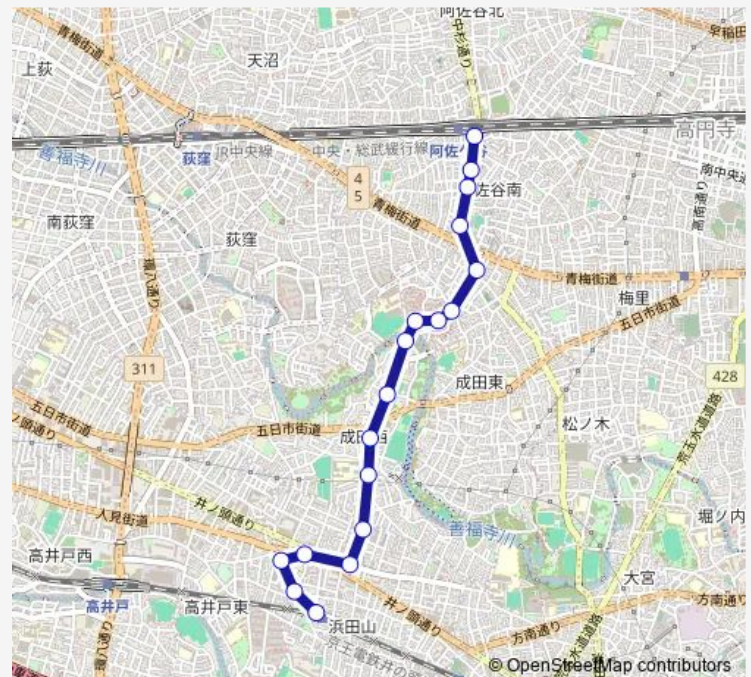

Monday 07:30-20:30

Tuesday 07:30-20:30

Wednesday 07:30-20:30

Thursday 07:30-20:30

Friday 07:30-20:30

Saturday 08:00-19:00

Sunday 08:00-19:00

Route info

Direction: 浜田山駅

Stops: 18

Trip Duration: 0 hour 23 min

Direction

阿佐ヶ谷駅前 — 浜田山駅

15 stops

[Open route schedule](#)

阿佐ヶ谷駅前

Monday	08:05-20:05
Tuesday	08:05-20:05
Wednesday	08:05-20:05
Thursday	08:05-20:05
Friday	08:05-20:05
Saturday	08:05-19:05
Sunday	08:05-19:05

Route info

Direction: 阿佐ヶ谷駅前

Stops: 15

Trip Duration: 0 hour 20 min