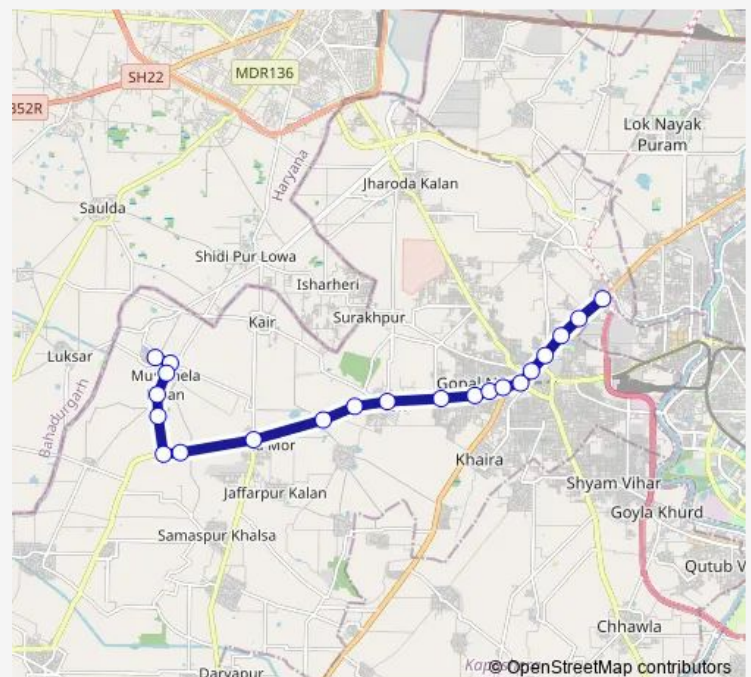

Thursday 00:00-23:45

Friday 00:00-23:45

Saturday 00:00-23:45

Sunday 00:00-23:45

Route info

Direction: Mundhela Khurd Village

Stops: 21

Trip Duration: 0 hour 54 min