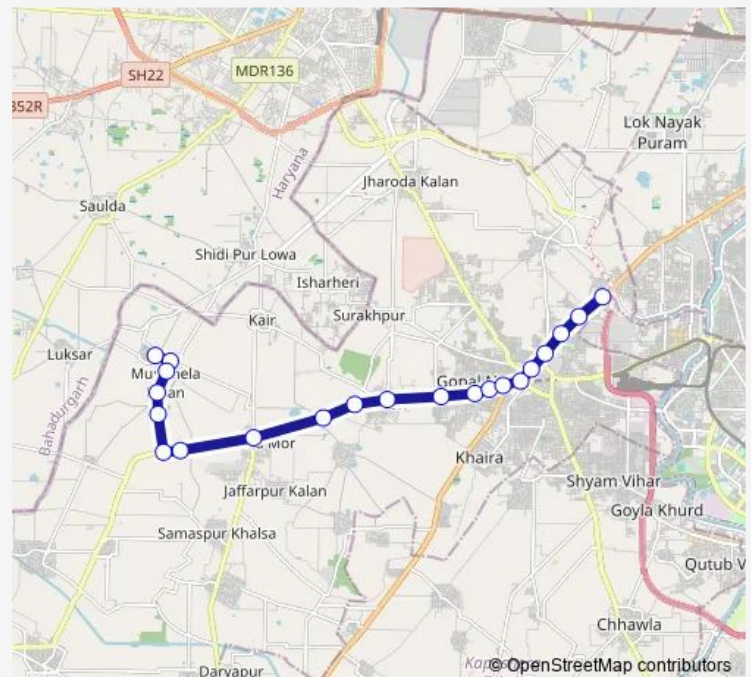

### Direction

Mundhela Khurd Village — Dichau Kalan Depot

21 stops

[Open route schedule](#)

- Mundhela Khurd Village
- Mundhela Khurd School
- Mundhela School li
- Mundhela Kalan Village
- Mundhela Kalan School
- Mundhela Crossing (Dhansa Road)
- Mata Daan Kaur School
- Rawta Crossing (Dhansa Road)
- Surehra Crossing
- Mitraon School
- Mitraon Village
- Indra Service Station
- Nanak Piyau
- Prem Nursery
- Khera More / Ghuman Hera Crossing
- Nazafgarh Dhansa More
- Jharoda Crossing
- Dichau Chowk
- Udaseen Ashram
- Nirmal Vihar
- Dichau Kalan Depot

### Route schedule

Mundhela Khurd Village — Dichau Kalan Depot

Monday	00:00-23:45
Tuesday	00:00-23:45
Wednesday	00:00-23:45
Thursday	00:00-23:45
Friday	00:00-23:45
Saturday	00:00-23:45
Sunday	00:00-23:45

### Route info

Direction: Mundhela Khurd Village

Stops: 21

Trip Duration: 0 hour 54 min

836stldown

BusMaps

836stldown Bus time schedules and route maps are available in an offline PDF at [busmaps.com](https://busmaps.com). Use the [busmaps.com](https://busmaps.com) website to see live bus times, train schedule or subway schedule, and step-by-step directions for all public transit in Najafgarh