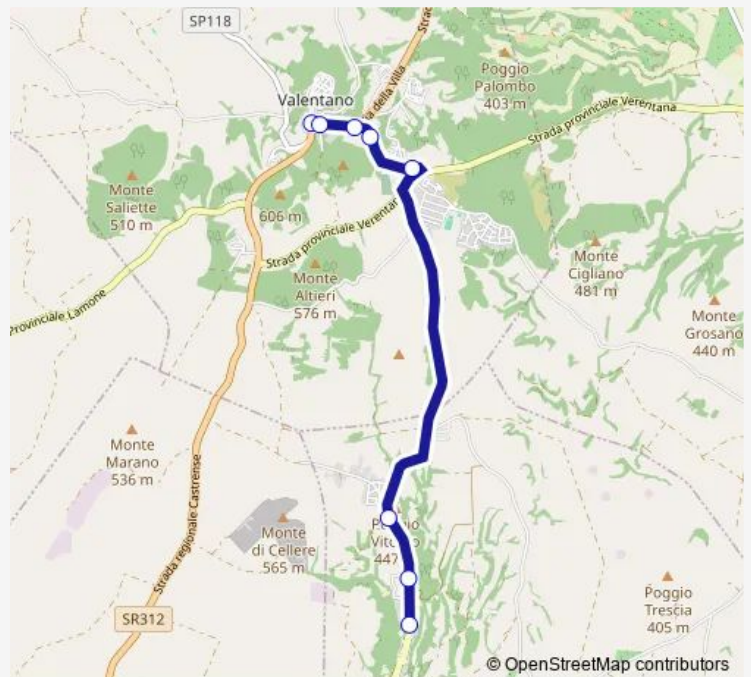

Valentano | Via Marconi Via Roma # f393

Valentano | Via Marconi Via Villa # f394

Valentano | Via Ritiro (Deposito) # f395

Valentano | Via Ritiro Via Verentana # f522

Piansano | Cimitero # f528

Piansano | Via Maternum # f529

Piansano | Piazzale Burlini # f530

Route schedule

Valentano | Via Marconi Via Roma # f392 — Piansano | Piazzale Burlini # f530

Monday	17:45
Tuesday	17:45
Wednesday	17:45
Thursday	17:45
Friday	17:45
Saturday	17:45
Sunday	—

Route info

Direction: Valentano | Via Marconi Via Roma # f392

Stops: 8

Trip Duration: 0 hour 10 min

Valentano - Piansano # Va42a

Bus time schedules and route maps are available in an offline PDF at busmaps.com. Use the busmaps.com website to see live bus times, train schedule or subway schedule, and step-by-step directions for all public transit in Valentano