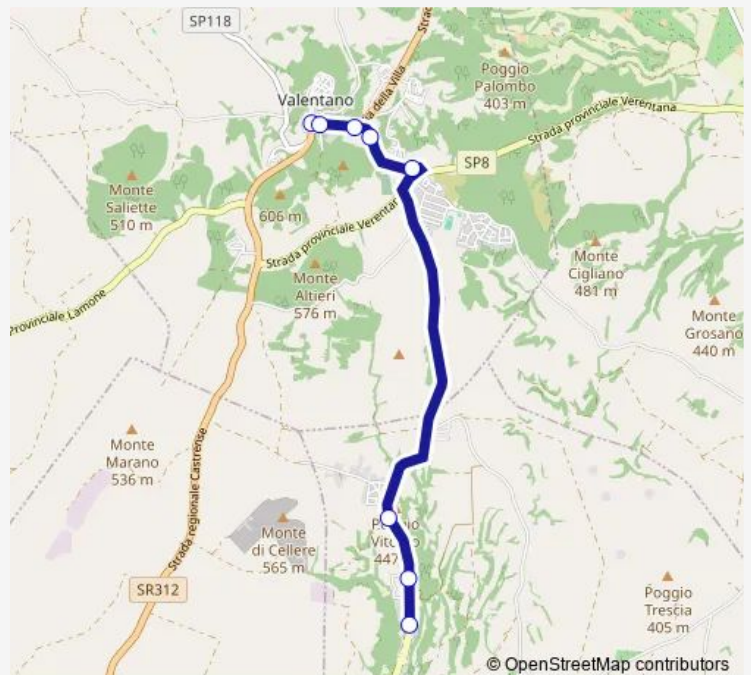

Piansano | Piazzale Burlini # f530

**Route schedule**

Valentano | Via Marconi Via Roma # f392 — Piansano | Piazzale Burlini # f530

Monday	17:45
Tuesday	17:45
Wednesday	17:45
Thursday	17:45
Friday	17:45
Saturday	17:45
Sunday	—

**Route info**

Direction: Valentano | Via Marconi Via Roma # f392

Stops: 8

Trip Duration: 0 hour 10 min

Valentano - Piansano # Va42a

Bus time schedules and route maps are available in an offline PDF at [busmaps.com](https://busmaps.com). Use the [busmaps.com](https://busmaps.com) website to see live bus times, train schedule or subway schedule, and step-by-step directions for all public transit in Valentano