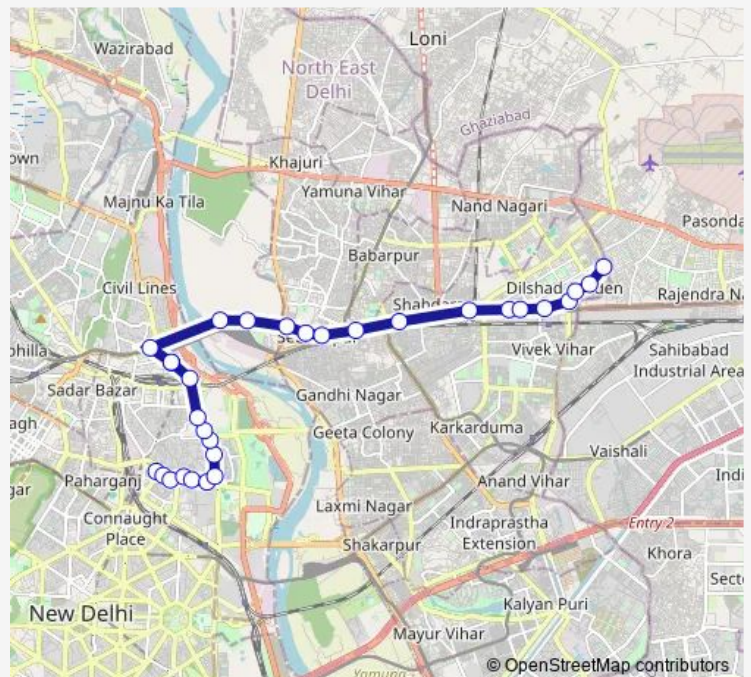

Dharampura GT Road

Seelampur Metro Station

Welcome Colony

Route schedule

PS Kamla Market — New Seema Puri Depot Cluster

Monday 05:00-21:30

Tuesday 05:00-21:30

Wednesday 05:00-21:30

Thursday 05:00-21:30

Friday 05:00-21:30

Saturday 05:00-21:30

Sunday 05:00-21:30

Route info

Direction: PS Kamla Market

Stops: 30

Trip Duration: 1 hour 3 min

■ 214up

BusMaps

Shahdara (Shyam Lal College)

Mansarovar Park Metro Station

Telephone Exchange

Dilshad Garden GT Road

Jhilmil Xing

Shahdara Border Seemapuri Road