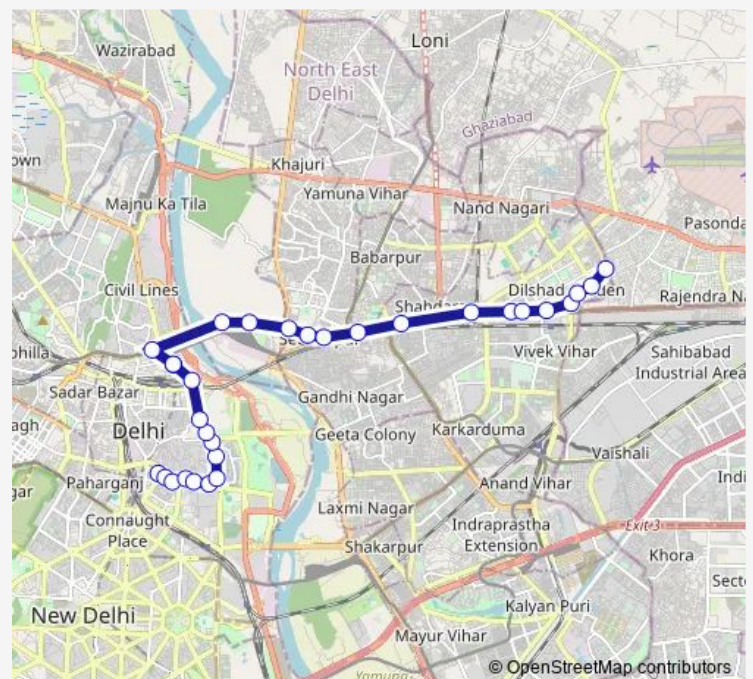

Dharampura GT Road

Seelampur Metro Station

Welcome Colony

Route schedule

PS Kamla Market — New Seema Puri Depot Cluster

Monday 05:00-21:30

Tuesday 05:00-21:30

Wednesday 05:00-21:30

Thursday 05:00-21:30

Friday 05:00-21:30

Saturday 05:00-21:30

Sunday 05:00-21:30

Route info

Direction: PS Kamla Market

Stops: 30

Trip Duration: 1 hour 3 min

■ 214up

BusMaps

Shahdara (Shyam Lal College)

Mansarovar Park Metro Station

Telephone Exchange

Dilshad Garden GT Road

Jhilmil Xing

Shahdara Border Seemapuri Road