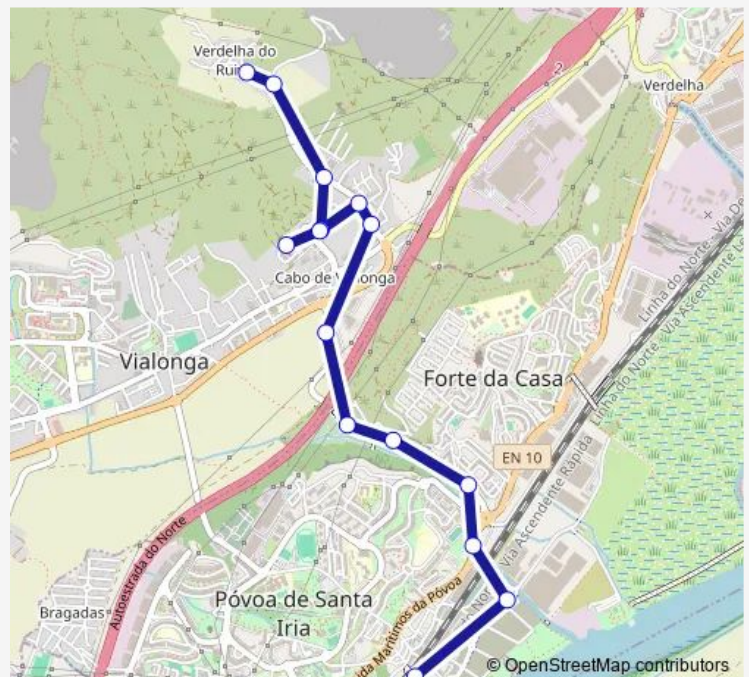

### Route schedule

Verdelha do Ruivo — Póvoa Sta Iria (Estação)

Monday	08:30
Tuesday	08:30
Wednesday	08:30
Thursday	08:30
Friday	08:30
Saturday	—
Sunday	—

### Route info

Direction: Verdelha do Ruivo

Stops: 15

Trip Duration: 0 hour 15 min

350 - Verdelha Ruivo - Póvoa Santa Iria

Bus time schedules and route maps are available in an offline PDF at [busmaps.com](https://busmaps.com). Use the [busmaps.com](https://busmaps.com) website to see live bus times, train schedule or subway schedule, and step-by-step directions for all public transit in Lisbon