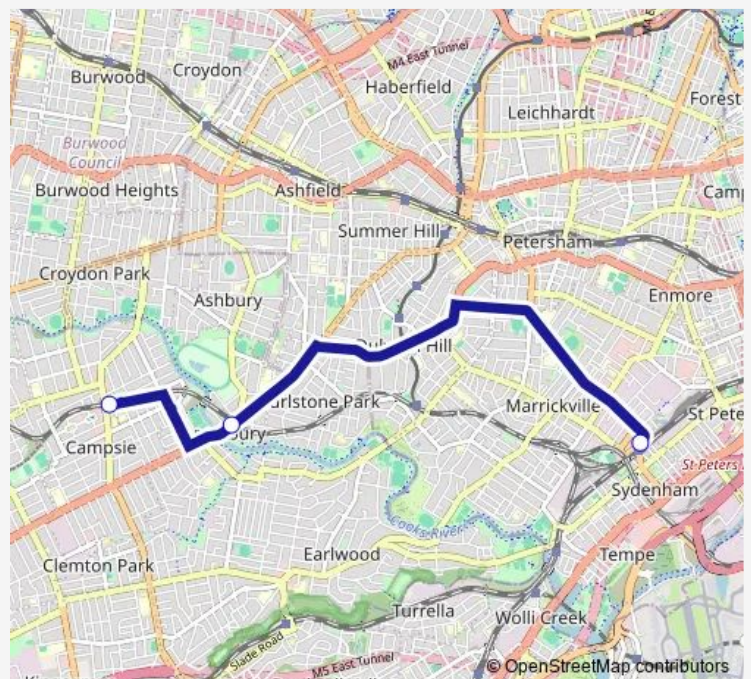

Campsie Station, South Pde, Stand D

Canterbury Station, Canterbury Rd, Stand E

Sydenham Station, Railway Pde, Stand E

Route schedule

Campsie Station, South Pde, Stand D — Sydenham Station, Railway Pde, Stand E

Monday	04:12-00:30 ⁺¹
Tuesday	04:12-00:30 ⁺¹
Wednesday	04:12-00:30 ⁺¹
Thursday	04:12-00:30 ⁺¹
Friday	04:12-00:30 ⁺¹
Saturday	—
Sunday	—

Route info

Direction: Campsie Station, South Pde, Stand D

Stops: 3

Trip Duration: 0 hour 21 min

Route info

Direction: Sydenham Station, Railway Pde, Stand C

Stops: 3

Trip Duration: 0 hour 18 min

Direction

Sydenham Station, Railway Pde, Stand C — Anzac Mall, Beamish St

3 stops

[Open route schedule](#)

Sydenham Station, Railway Pde, Stand C

Canterbury Station, Canterbury Rd, Stand G

Anzac Mall, Beamish St

Route schedule

Sydenham Station, Railway Pde, Stand C — Anzac Mall, Beamish St

Monday	—
Tuesday	—
Wednesday	—
Thursday	—
Friday	21:10-02:30 ⁺¹
Saturday	04:31-01:46 ⁺¹
Sunday	04:31-00:46 ⁺¹