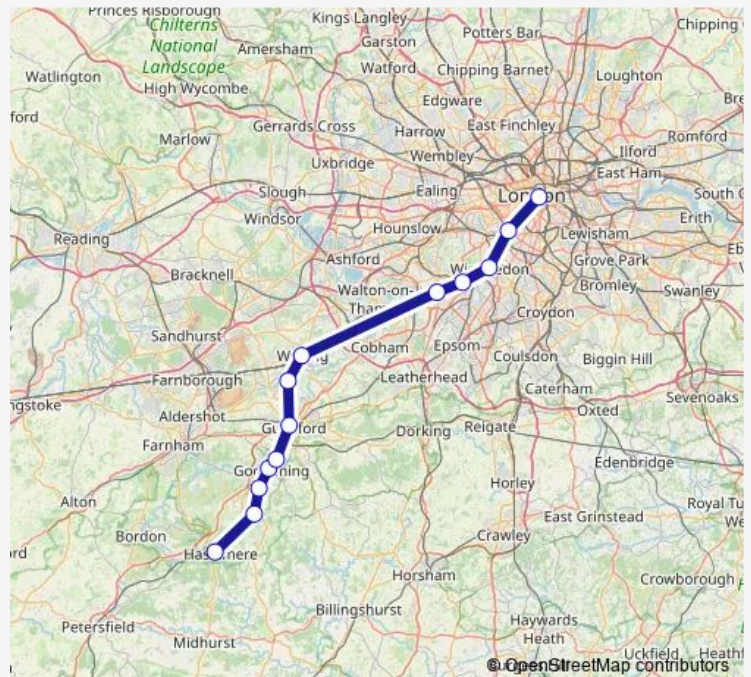

Rail Sw:Hsl->Wat SW train service from HSL to Wat

[Go to website](#)

Direction

Haslemere — London Waterloo

13 stops

[Open route schedule](#)

Haslemere

Witley

Milford (Surrey)

Godalming

Farncombe

Guildford

Worplesdon

Woking

Surbiton

New Malden

Wimbledon

Clapham Junction

London Waterloo

Route schedule

Haslemere — London Waterloo

Monday 06:02-22:02

Tuesday 06:02-22:02

Wednesday 06:02-22:02

Thursday 06:02-22:02

Friday 06:02-22:02

Saturday —

Sunday —

Route info

Direction: Haslemere

Stops: 13

Trip Duration: 1 hour 3 min