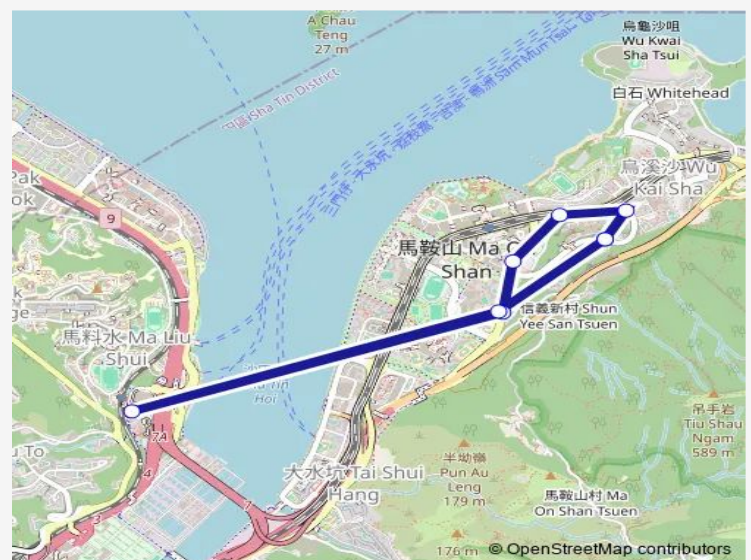

[Ctb] Saddle Ridge Garden, SAI SHA Road[[Kmb+Ctb] Saddle Ridge Garden/
Saddle Ridge Garden, SAI SHA Road[[Kmb] Saddle Ridge Garden[[Lwb] Saddle Ridge Garden

[Ctb] MA ON Shan Police Station, MA ON Shan Road[[Kmb+Ctb] MA ON Shan Police Station/
Ma ON Shan Police Station, MA ON Shan Road[[Kmb] MA ON Shan Police Station[[Lwb] MA ON Shan Police Station

[Ctb] Park Belvedere, MA ON Shan Road[[Kmb] Park Belvedere[[Lwb] Park Belvedere

[Ctb] University Station[[Kmb] University Station

[Ctb] YIU Shun House YIU ON Estate, MA ON Shan Road[[Kmb] YIU Shun House YIU ON Estate[[Lwb] YIU Shun House

[Ctb] KAM Ying Court, KAM Ying Road[[Kmb+Ctb] KAM Ying Court/
Kam Ying Court, KAM Ying Road[[Kmb] KAM Ying Court[[Lwb] KAM Ying Court

Route schedule

[Ctb] KAM Ying Court, KAM Ying Road[[Kmb+Ctb] KAM Ying Court/
Kam Ying Court, KAM Ying Road[[Kmb] KAM Ying Court[[Lwb] KAM Ying Court — [Ctb] KAM Ying Court, KAM Ying Road[[Kmb+Ctb] KAM Ying Court/
Kam Ying Court, KAM Ying Road[[Kmb] KAM Ying Court[[Lwb] KAM Ying Court

Monday	06:40-09:00
Tuesday	06:40-09:00
Wednesday	06:40-09:00
Thursday	06:40-09:00
Friday	06:40-09:00
Saturday	06:40-09:10
Sunday	—

Route info

Direction: [Ctb] KAM Ying Court, KAM Ying Road[[Kmb+Ctb] KAM Ying Court/
Kam Ying Court, KAM Ying Road[[Kmb] KAM Ying Court[[Lwb] KAM Ying Court

Stops: 8

Trip Duration: 0 hour 12 min