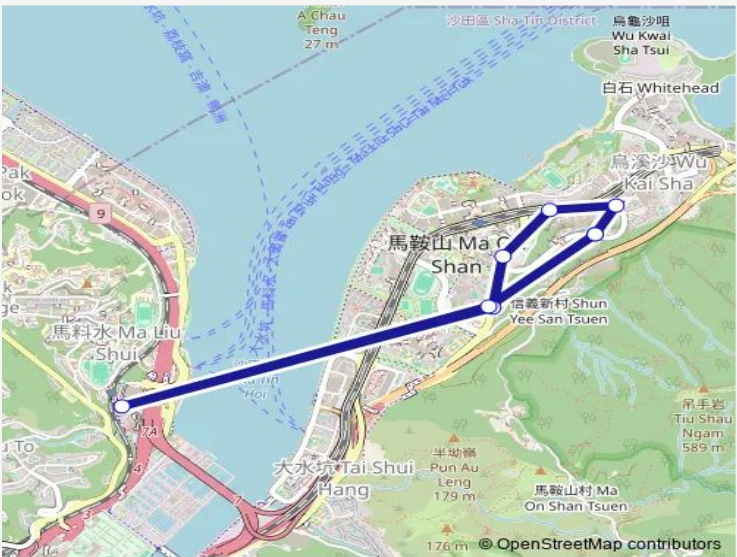

Bus 87S University Station - KAM Ying Court (Circular)

[Go to website](#)

Direction
 [Ctb] KAM Ying Court, KAM Ying Road[[Kmb+Ctb] KAM Ying Court/
Kam Ying Court, KAM Ying Road[[Kmb] KAM Ying Court[[Lwb] KAM Ying Court — [Ctb] KAM Ying Court, KAM Ying Road[[Kmb+Ctb] KAM Ying Court/
Kam Ying Court, KAM Ying Road[[Kmb] KAM Ying Court[[Lwb] KAM Ying Court

Route schedule

[Ctb] KAM Ying Court, KAM Ying Road[[Kmb+Ctb] KAM Ying Court/
Kam Ying Court, KAM Ying Road[[Kmb] KAM Ying Court[[Lwb] KAM Ying Court — [Ctb] KAM Ying Court, KAM Ying Road[[Kmb+Ctb] KAM Ying Court/
Kam Ying Court, KAM Ying Road[[Kmb] KAM Ying Court[[Lwb] KAM Ying Court

Monday	06:40-09:00
Tuesday	06:40-09:00
Wednesday	06:40-09:00
Thursday	06:40-09:00
Friday	06:40-09:00
Saturday	06:40-09:10
Sunday	—

Route info

Direction: [Ctb] KAM Ying Court, KAM Ying Road[[Kmb+Ctb] KAM Ying Court/
Kam Ying Court, KAM Ying Road[[Kmb] KAM Ying Court[[Lwb] KAM Ying Court

Stops: 8

Trip Duration: 0 hour 12 min

Direction

[Ctb] University Station|[Kmb] University Station — [Ctb] University Station|[Kmb] University Station

8 stops

[Open route schedule](#)

[Ctb] University Station|[Kmb] University Station