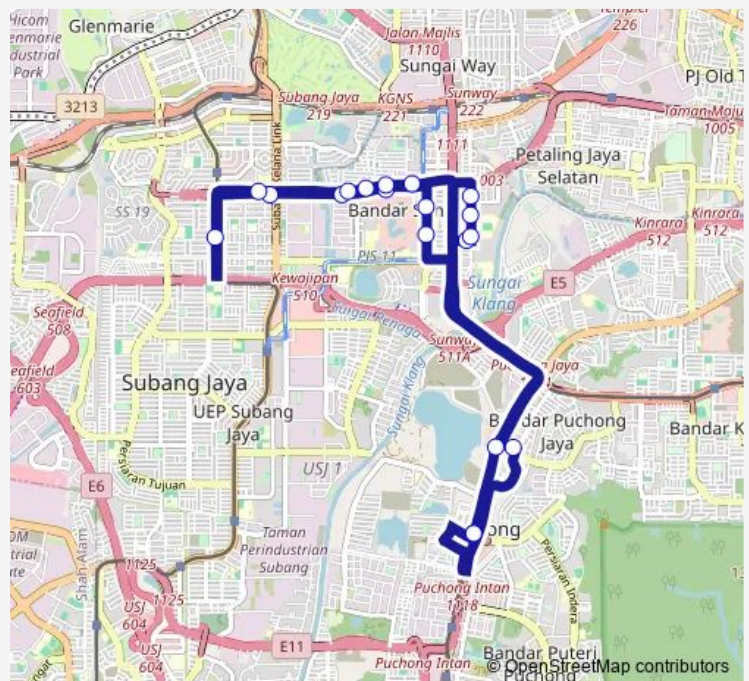

Sj447 Skypod Residence

Sj735 LRT Pusat Bandar Puchong

Route schedule

Sj735 LRT Pusat Bandar Puchong — Sj735 LRT Pusat Bandar Puchong

Monday	06:00-17:30
Tuesday	06:00-17:30
Wednesday	06:00-17:30
Thursday	06:00-17:30
Friday	06:00-17:30
Saturday	06:00-17:30
Sunday	06:00-17:30

Route info

Direction: Sj735 LRT Pusat Bandar Puchong

Stops: 19

Trip Duration: 1 hour 10 min

Sj02 — Stesen LRT Pusat Bandar Puchong ~ Stesen LRT Ss18

Sj02 Bus time schedules and route maps are available in an offline PDF at busmaps.com. Use the busmaps.com website to see live bus times, train schedule or subway schedule, and step-by-step directions for all public transit in Petaling Jaya