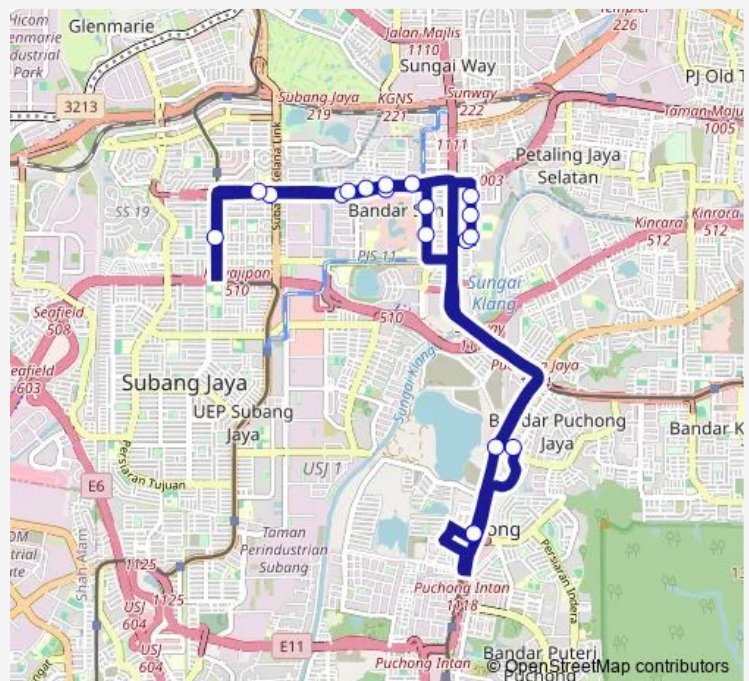

Sj447 Skypod Residence

Sj735 LRT Pusat Bandar Puchong

Route schedule

Sj735 LRT Pusat Bandar Puchong — Sj735 LRT Pusat Bandar Puchong

Monday	06:00-17:30
Tuesday	06:00-17:30
Wednesday	06:00-17:30
Thursday	06:00-17:30
Friday	06:00-17:30
Saturday	06:00-17:30
Sunday	06:00-17:30

Route info

Direction: Sj735 LRT Pusat Bandar Puchong

Stops: 19

Trip Duration: 1 hour 20 min

SJ02 — Stesen LRT Pusat Bandar Puchong ~ Stesen LRT Ss18

SJ02 Bus time schedules and route maps are available in an offline PDF at busmaps.com. Use the busmaps.com website to see live bus times, train schedule or subway schedule, and step-by-step directions for all public transit in Petaling Jaya