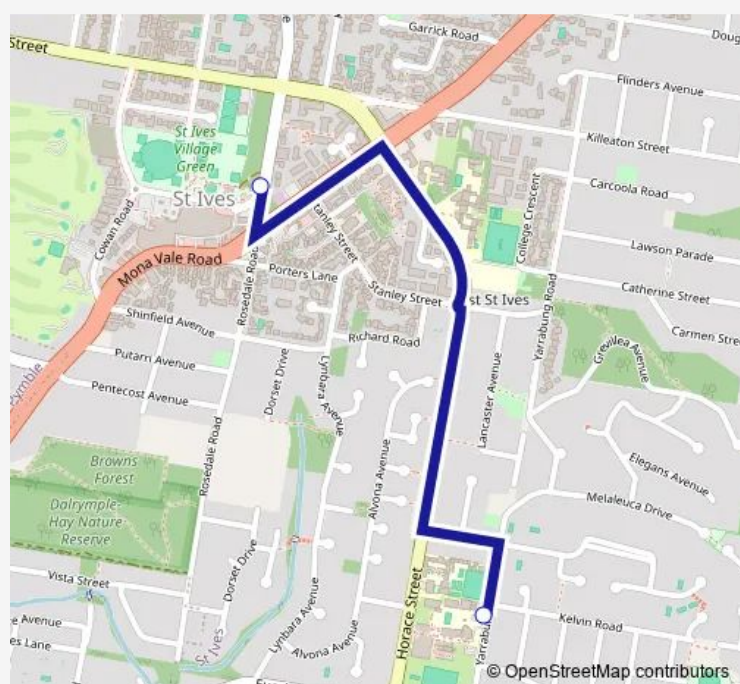

School Bus 9124 St Ives High School to St Ives

[Go to website](#)

Direction

St Ives High School, Yarrabung Rd — St Ives Community Hall, Memorial Av

2 stops

[Open route schedule](#)

St Ives High School, Yarrabung Rd

St Ives Community Hall, Memorial Av

Route schedule

St Ives High School, Yarrabung Rd — St Ives Community Hall, Memorial Av

Monday	15:20
Tuesday	14:25
Wednesday	15:20
Thursday	15:20
Friday	—
Saturday	—
Sunday	—

Route info

Direction: St Ives High School, Yarrabung Rd

Stops: 2

Trip Duration: 0 hour 5 min

9124 School Bus time schedules and route maps are available in an offline PDF at busmaps.com. Use the busmaps.com website to see live bus times, train schedule or subway schedule, and step-by-step directions for all public transit in Sydney