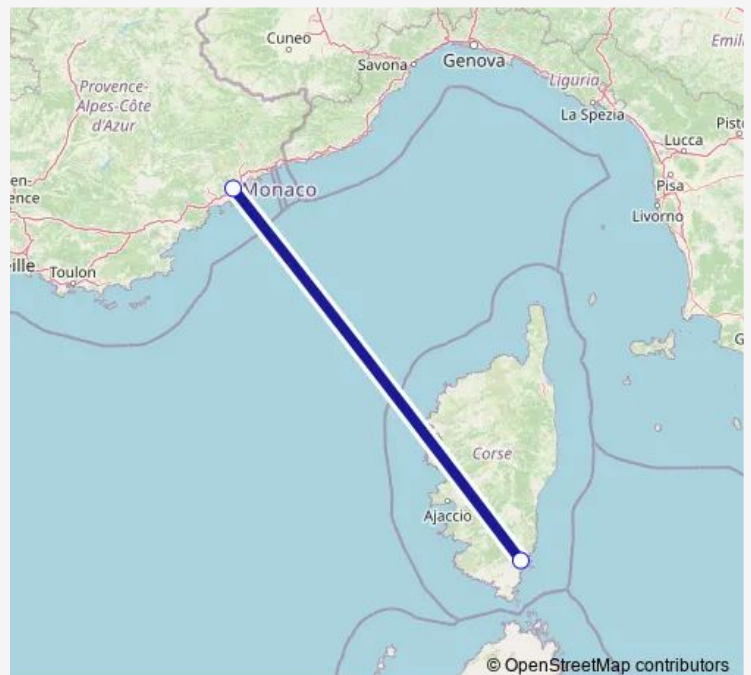

## Ferry FRPVO-FRNCE Porto Vecchio - Nizza

[Go to website](#)**Direction**

Porto di Porto Vecchio — Porto di Nice

2 stops

[Open route schedule](#)

Porto di Porto Vecchio

Porto di Nice

## Route schedule

Porto di Porto Vecchio — Porto di Nice

Monday	—
Tuesday	—
Wednesday	17:00-19:00
Thursday	—
Friday	18:30
Saturday	17:30
Sunday	—

## Route info

Direction: Porto di Porto Vecchio

Stops: 2

Trip Duration: 11 hour 0 min

FRPVO-FRNCE — Porto Vecchio - Nizza

FRPVO-FRNCE Ferry time schedules and route maps are available in an offline PDF at [busmaps.com](https://busmaps.com). Use the [busmaps.com](https://busmaps.com) website to see live bus times, train schedule or subway schedule, and step-by-step directions for all public transit in Porto-Vecchio