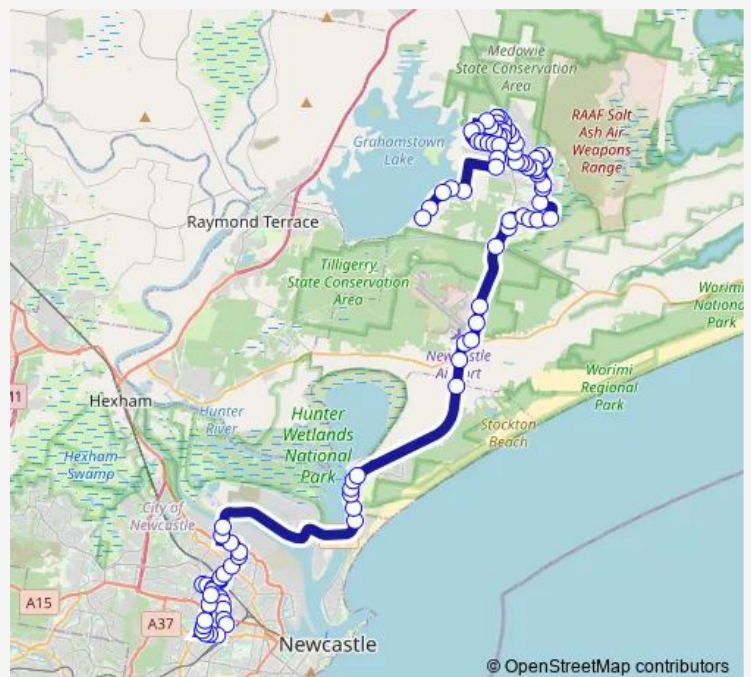

Route schedule

St Philip's College, High St — Grahamstown Rd At Wade Cl

Monday	15:08
Tuesday	15:08
Wednesday	15:08
Thursday	15:08
Friday	15:08
Saturday	—
Sunday	—

Route info

Direction: St Philip's College, High St

Stops: 89

Trip Duration: 1 hour 26 min

1412 — St Phillips Christian College to Medowie

Vine St Opp Wye St

Vine St Before Industrial Dr

Industrial Dr Before Woodstock St

Shell Beach Park, Tourle St

Tourle St Before Tourle St Bridge

Nelson Bay Rd Before Slades Rd

Nelson Bay Rd Before Medowie Rd

Raaf Base South Gate, Medowie Rd

Raaf Base North Gate, Medowie Rd

Medowie Rd After Richardson Rd

South St Before Sylvan Av

Sylvan Av Opp Eagle Cl

45 Sylvan Av

Sylvan Av Before South St

South St At Potoroo Bvd

South St Opp Koala Cl

James Rd Opp Boyd Bvd

66 James Rd

James Rd Opp Windeyer Cl

Kindlebark Dr Opp Rosewood Dr