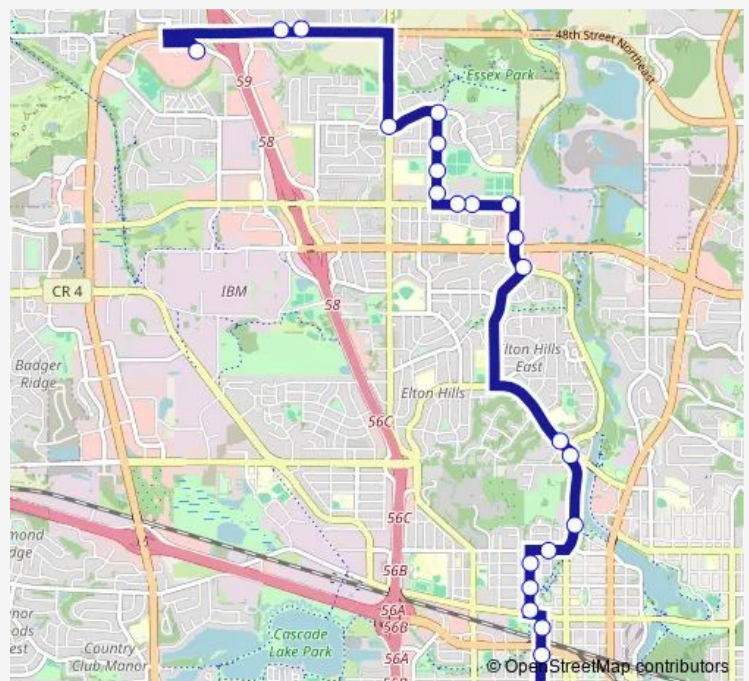

Bus 26Weekend NB Route 26 Weekend Northbound

[Go to website](#)

**Direction**

6th Avenue Northwest and 1st St. Northwest — Near West Frontage Rd and 55th Street Northwest

23 stops

[Open route schedule](#)

- 6th Avenue Northwest and 1st St. Northwest
- 4th Street Northwest and 6th Avenue Northwest
- 6th St Northwest and 6th Avenue Northwest
- Along 7th Avenue Northwest and North Of 7th St Northwest
- 7th Avenue Northwest and 10th St. Northwest
- 7th Avenue Northwest and 12th St. Northwest
- 14th St. Northwest and 5th Avenue Northwest
- Along 3rd Avenue Northwest and 1000 North of 14th St. Northwest
- 3rd Avenue Northwest South Of Elton Hills Drive Northwest
- Elton Hills Drive Northwest and Viking Drive Northwest
- West River Parkway Northwest and 9th Avenue Northwest
- West River Pkwy Northwest and 38th St. Northwest
- Along 41st St Northwest and West River Park way Northwest
- Along 41st St. Northwest and 400 East of 11th Avenue Northwest
- 41st Street Northwest and 11th Avenue Northwest
- Along 13th Avenue Northwest and North of 41st St. Northwest
- 13th Avenue Northwest and 44th St. Northwest
- 13th Avenue Northwest and 46th St. Northwest
- 48th Street Northwest and 13th Avenue Northwest

Route schedule

6th Avenue Northwest and 1st St. Northwest — Near West Frontage Rd and 55th Street Northwest

Monday	—
Tuesday	—
Wednesday	—
Thursday	—
Friday	—
Saturday	06:20-19:16
Sunday	06:20-19:16

Route info

Direction: 6th Avenue Northwest and 1st St. Northwest

Stops: 23

Trip Duration: 0 hour 20 min

26Weekend NB — Route 26 Weekend Northbound

48th Street Northwest and 18th Avenue Northwest

25th Avenue Northwest and 55th St. Northwest