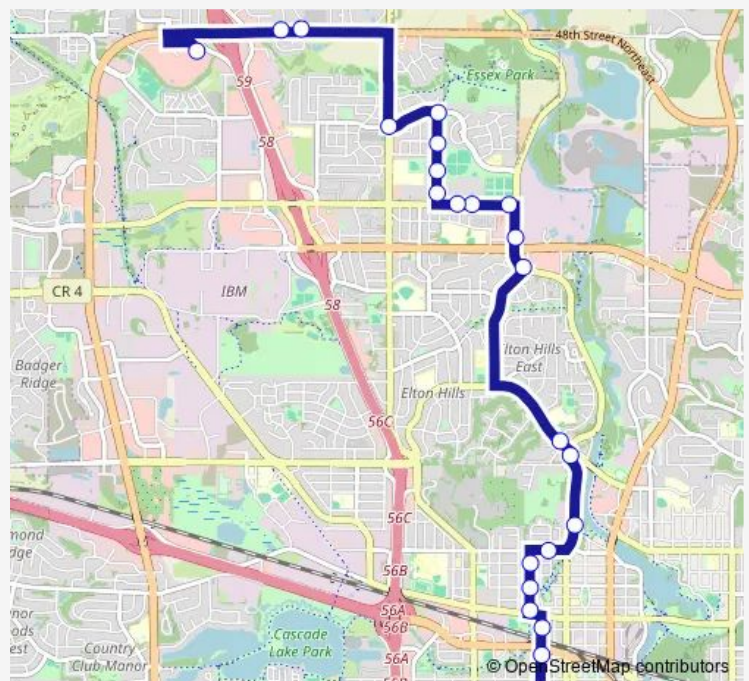

Bus 26weekend Nb Route 26 Weekend Northbound

[Go to website](#)

Direction

6th Avenue Northwest and 1st St. Northwest — Near West Frontage Rd and 55th Street Northwest

23 stops

[Open route schedule](#)

- 6th Avenue Northwest and 1st St. Northwest
- 4th Street Northwest and 6th Avenue Northwest
- 6th St Northwest and 6th Avenue Northwest
- Along 7th Avenue Northwest and North Of 7th St Northwest
- 7th Avenue Northwest and 10th St. Northwest
- 7th Avenue Northwest and 12th St. Northwest
- 14th St. Northwest and 5th Avenue Northwest
- Along 3rd Avenue Northwest and 1000 North of 14th St. Northwest
- 3rd Avenue Northwest South Of Elton Hills Drive Northwest
- Elton Hills Drive Northwest and Viking Drive Northwest
- West River Parkway Northwest and 9th Avenue Northwest
- West River Pkwy Northwest and 38th St. Northwest
- Along 41st St Northwest and West River Park way Northwest
- Along 41st St. Northwest and 400 East of 11th Avenue Northwest
- 41st Street Northwest and 11th Avenue Northwest
- Along 13th Avenue Northwest and North of 41st St. Northwest
- 13th Avenue Northwest and 44th St. Northwest
- 13th Avenue Northwest and 46th St. Northwest
- 48th Street Northwest and 13th Avenue Northwest

Route schedule

6th Avenue Northwest and 1st St. Northwest — Near West Frontage Rd and 55th Street Northwest

Monday	—
Tuesday	—
Wednesday	—
Thursday	—
Friday	—
Saturday	06:20-19:16
Sunday	06:20-19:16

Route info

Direction: 6th Avenue Northwest and 1st St. Northwest

Stops: 23

Trip Duration: 0 hour 20 min

26weekend Nb — Route 26 Weekend Northbound

48th Street Northwest and 18th Avenue Northwest

25th Avenue Northwest and 55th St. Northwest

55th Street Northwest and 26th Avenue Northwest

Near West Frontage Rd and 55th Street Northwest

26weekend Nb Bus time schedules and route maps are available in an offline PDF at busmaps.com. Use the busmaps.com website to see live bus times, train schedule or subway schedule, and step-by-step directions for all public transit in Rochester