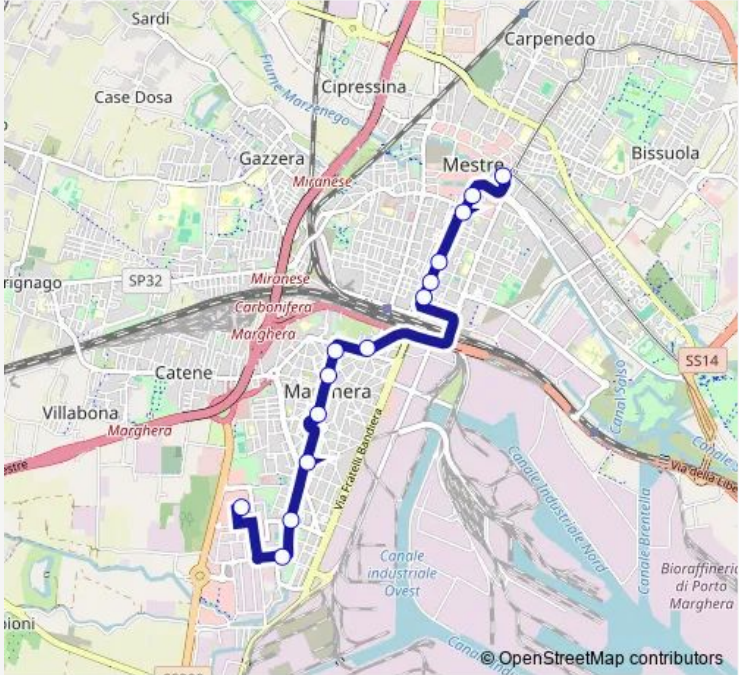

Bus ST2 Marghera Salamonio - Mestre Centro B1

[Go to website](#)

Direction
 Marghera Salamonio — Mestre Centro B1
 14 stops
[Open route schedule](#)

- Marghera Salamonio
- Cafasso Bottenigo
- Rinascita Emmer
- Rinascita Beccaria
- Piazza Mercato
- Sant'Antonio Municipio
- Lavelli Paolucci
- Piazzale Giovanacci
- Cappuccina Sernaglia
- Cappuccina Sernaglia
- Cappuccina Bembo
- Cappuccina Villa Erizzom9
- Olivi
- Mestre Centro B1

Route schedule
 Marghera Salamonio — Mestre Centro B1

Monday	09:43-22:10
Tuesday	09:43-22:00
Wednesday	09:43-22:00
Thursday	09:43-22:00
Friday	09:43-22:00
Saturday	09:43-22:00
Sunday	09:53-22:10

Route info
 Direction: Marghera Salamonio
 Stops: 14
 Trip Duration: 0 hour 17 min

ST2 — Marghera Salamonio - Mestre Centro B1 **BusMaps**

ST2 Bus time schedules and route maps are available in an offline PDF at busmaps.com. Use the busmaps.com website to see live bus times, train schedule or subway schedule, and step-by-step directions for all public transit in Venice

The schedule is provided in the local timezone. Times with "(+1)" indicate departures on the next day.

PDF file created on 2025-01-16

2024 BusMaps.com - All Rights Reserved