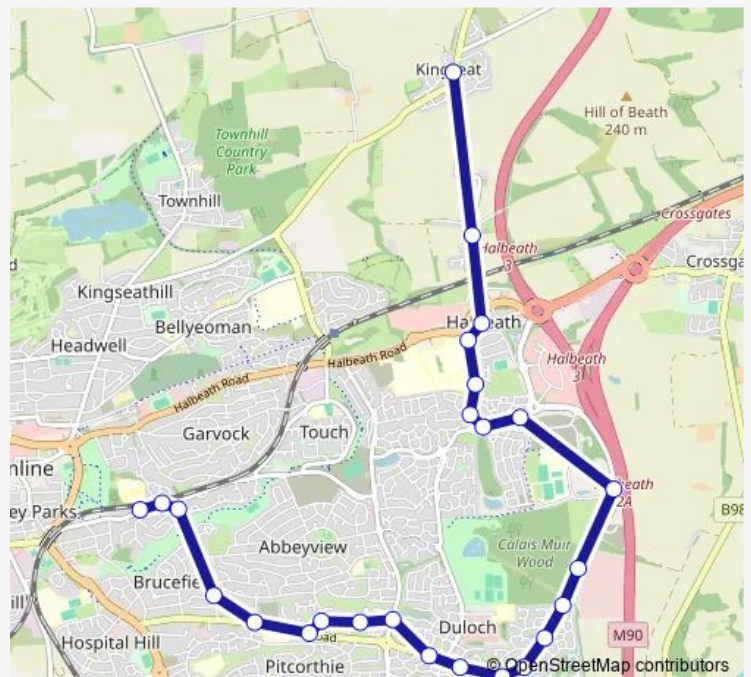

David Crescent

Masterton Primary School

Cromar Drive

Nithsdale Place

Lorn Place

Amazon Way

Learning Campus

Shin Way

Thursday 15:25

Friday 15:25

Saturday —

Sunday —

Route info

Direction: St Margaret's Primary School

Stops: 25

Trip Duration: 0 hour 21 min

■ ST2

Fife College Car Park

Halbeath Main Street

Pleasance Road

Church Street

Direction

Church Street — St Margaret's Primary School

29 stops

Friday 08:23

Saturday —

Sunday —

Route info

Direction: Church Street

Stops: 29

Trip Duration: 0 hour 32 min

St Leonard's Bus Depot