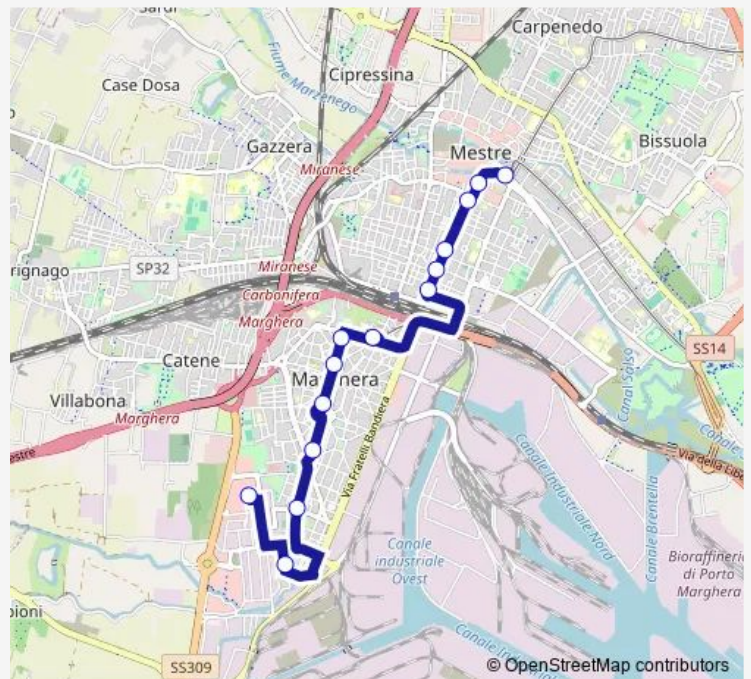

# Bus ST2 27 Ottobre D3 - Marghera Salamonio

[Go to website](#)

**Direction**  
 Marghera Salamonio — 27 Ottobre D3  
 14 stops  
[Open route schedule](#)

- Marghera Salamonio
- Cafasso Bottenigo
- Rinascita Emmer
- Rinascita Beccaria
- Piazza Mercato
- Sant'Antonio Municipio
- Lavelli Paolucci
- Piazzale Giovanacci
- Cappuccina Sernaglia
- Cappuccina Sernaglia
- Cappuccina Bembo
- Cappuccina Villa Erizzom9
- Olivi
- 27 Ottobre D3

Route schedule  
 Marghera Salamonio — 27 Ottobre D3

Monday	06:53-21:10
Tuesday	06:53-21:00
Wednesday	06:53-21:00
Thursday	06:53-21:00
Friday	06:53-21:00
Saturday	06:53-21:00
Sunday	06:53-21:10

Route info  
 Direction: Marghera Salamonio  
 Stops: 14  
 Trip Duration: 0 hour 17 min

## Route schedule

27 Ottobre D3 — Marghera Salamonio

Monday 06:25-21:40

Tuesday 06:25-21:30

Wednesday 06:25-21:30

Thursday 06:25-21:30

Friday 06:25-21:30

Saturday 06:25-21:30

## Route info

Direction: 27 Ottobre D3

Stops: 14

Trip Duration: 0 hour 16 min

ST2 Bus time schedules and route maps are available in an offline PDF at [busmaps.com](https://busmaps.com). Use the [busmaps.com](https://busmaps.com) website to see live bus times, train schedule or subway schedule, and step-by-step directions for all public transit in Venice