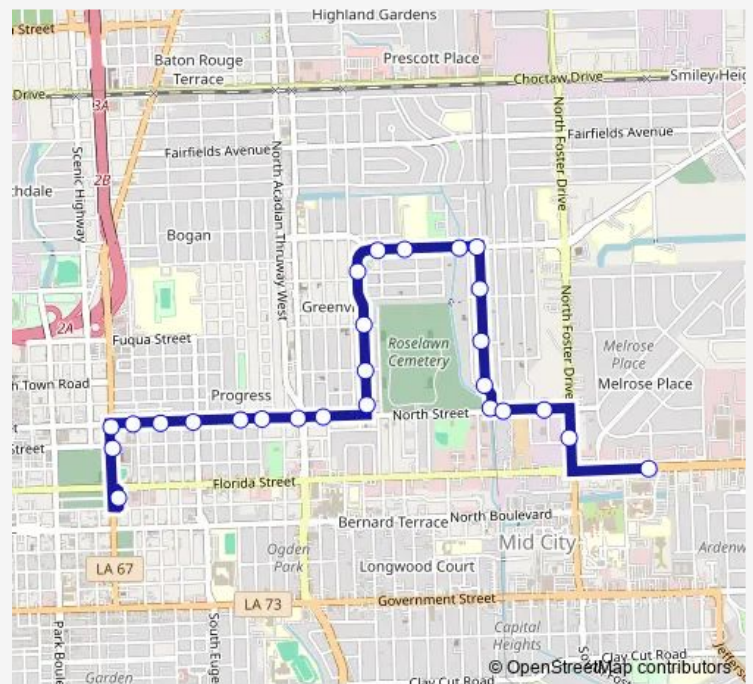

[Go to website](#)

Direction
 Florida @ Brcc - E — Cats Terminal
 26 stops
[Open route schedule](#)

- Florida @ Brcc - E
- Florida @ Brcc - W
- Foster Dr @ Laurel - N
- North St @ N 48th - W
- North St @ Columbus Dunn - W
- 44th St @ Columbus Dunn - N
- Columbus Dunn @ Jonah - N
- Columbus Dunn @ Odell - N
- Columbus Dunn @ Gus Young - N
- Gus Young @ 43rd St - W
- Gus Young @ Capitol Elementary - W
- Gus Young @ 40th St - W
- 39th @ Cain - S
- 39th @ Odell - S
- 39th @ Zion - S
- 39th @ Jonah - S
- 39th @ North St - S
- North St @ 36th - W
- North St @ N Acadian - W
- North St @ 32nd St - W
- North St @ 30th St - W

Route schedule

Florida @ Brcc - E — Cats Terminal

Monday	06:19-19:19
Tuesday	06:19-19:19
Wednesday	06:19-19:19
Thursday	06:19-19:19
Friday	06:19-19:19
Saturday	06:50-18:50
Sunday	07:19-18:19

Route info

Direction: Florida @ Brcc - E

Stops: 26

Trip Duration: 0 hour 17 min

■ Gusyoung

North St @ 27th St - W

North St @ 25th St - W

North St @ 23rd St - W

22nd @ Main St - S

Cats Terminal

Tuesday 07:00-20:00

Wednesday 07:00-20:00

Thursday 07:00-20:00

Friday 07:00-20:00

Saturday 06:30-19:30

Sunday 07:00-19:00

Route info

Direction: Cats Terminal