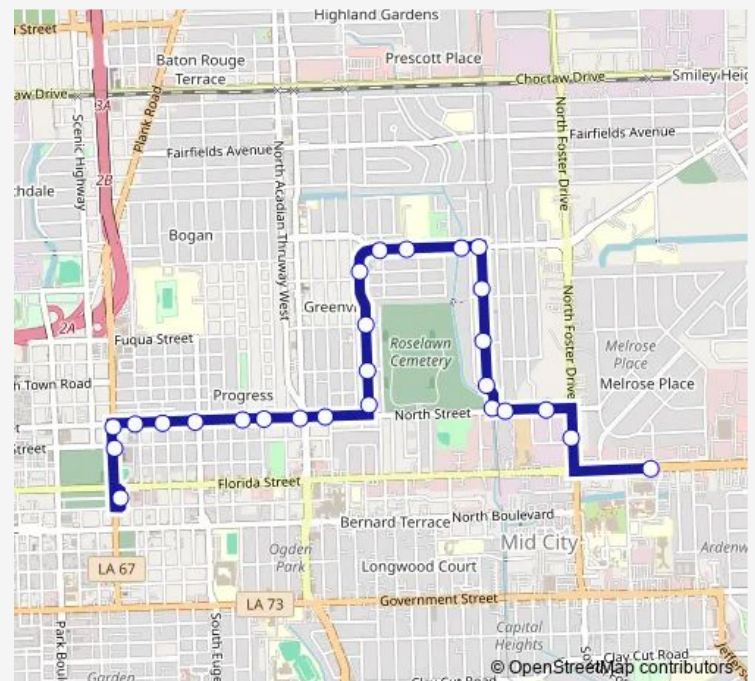

Direction

Florida @ Brcc - E — Cats Terminal

26 stops

[Open route schedule](#)

Florida @ Brcc - E

Florida @ Brcc - W

Foster Dr @ Laurel - N

North St @ N 48th - W

North St @ 30th St - W

Route schedule

Florida @ Brcc - E — Cats Terminal

Monday 06:19-19:19

Tuesday 06:19-19:19

Wednesday 06:19-19:19

Thursday 06:19-19:19

Friday 06:19-19:19

Saturday 06:50-18:50

Sunday 07:19-18:19

Route info

Direction: Florida @ Brcc - E

Stops: 26

Trip Duration: 0 hour 17 min

GusYoung

North St @ 27th St - W

North St @ 25th St - W

North St @ 23rd St - W

22nd @ Main St - S

Cats Terminal

Direction

Cats Terminal — Florida @ Brcc - E

26 stops

[Open route schedule](#)