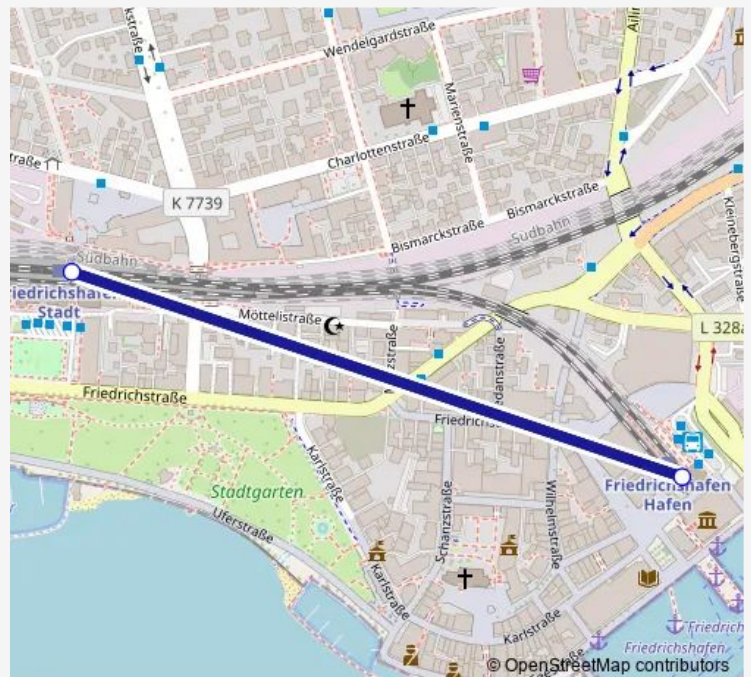

Regional Rail Service 31

[Go to website](#)

Direction

undefined — undefined

0 stops

[Open route schedule](#)

Route schedule

undefined — undefined

Monday 10:29-20:28

Tuesday 10:29-20:28

Wednesday 10:29-20:28

Thursday 10:29-20:28

Friday —

Saturday —

Sunday 08:29-20:28

Route info

Direction:

Stops: 0

Trip Duration: — min

31 Regional Rail Service time schedules and route maps are available in an offline PDF at busmaps.com. Use the busmaps.com website to see live bus times, train schedule or subway schedule, and step-by-step directions for all public transit in Friedrichshafen