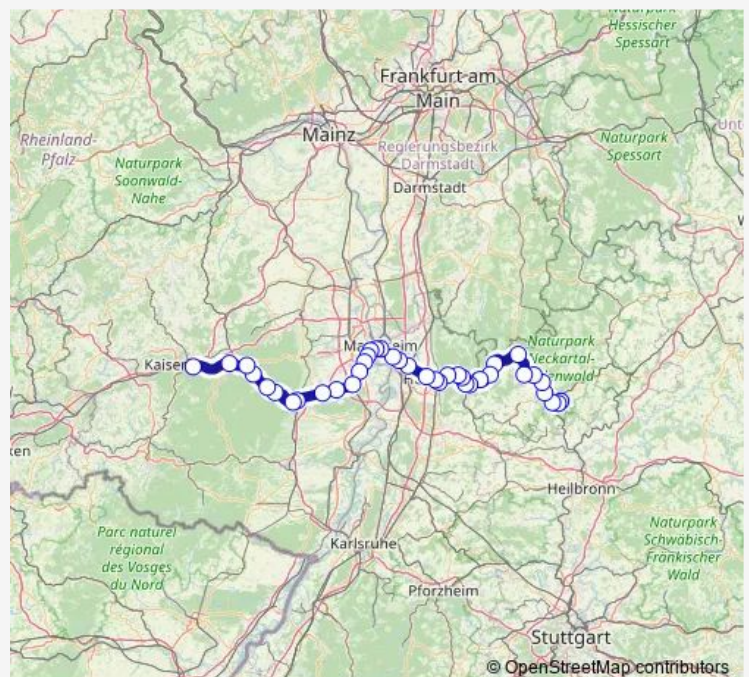

Monday —

Tuesday 21:27

Wednesday —

Thursday —

Friday —

Saturday —

Sunday —

Route info

Direction: Heidelberg, Hauptbahnhof

Stops: 16

Trip Duration: 0 hour 52 min

Direction

Mosbach, Bahnhof — Kaiserslautern, Hbf

37 stops

[Open route schedule](#)

Mosbach, Bahnhof