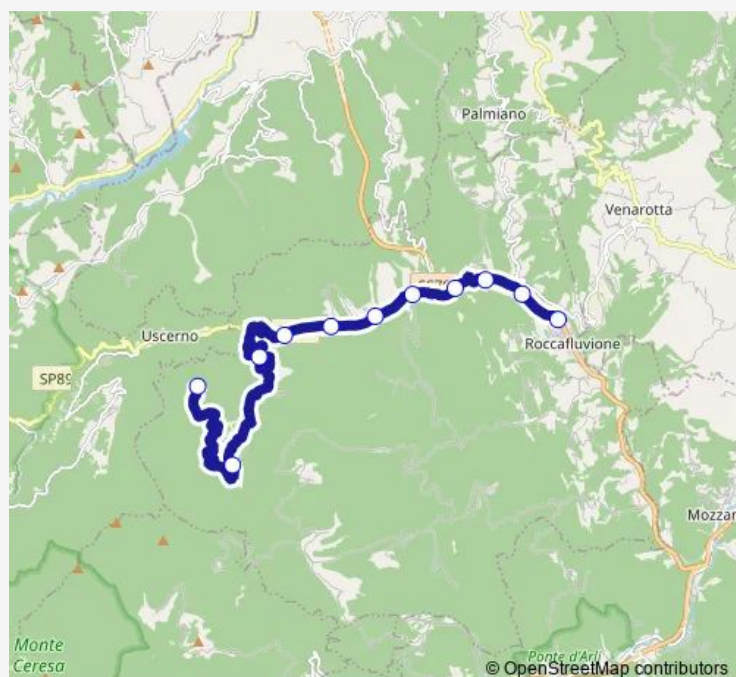

Meschia Roccafluv.

Gaico Roccafluv.

Ronciglione

Bivio Ronciglione

Bivio Bovecchio - Ponte Paoletti

Bivio Pedara

Arena

Bivio Montegallo - EX-Ss78

Ponte Marese

Roccafluvione - Casa Cantoniera

Roccafluvione - Cimitero

Route schedule

Meschia Roccafluv. — Roccafluvione - Cimitero

Monday	—
Tuesday	—
Wednesday	07:00
Thursday	—
Friday	—
Saturday	07:00
Sunday	—

Route info

Direction: Meschia Roccafluv.

Stops: 11

Trip Duration: 0 hour 25 min

Bus time schedules and route maps are available in an offline PDF at busmaps.com. Use the busmaps.com website to see live bus times, train schedule or subway schedule, and step-by-step directions for all public transit in Marsia