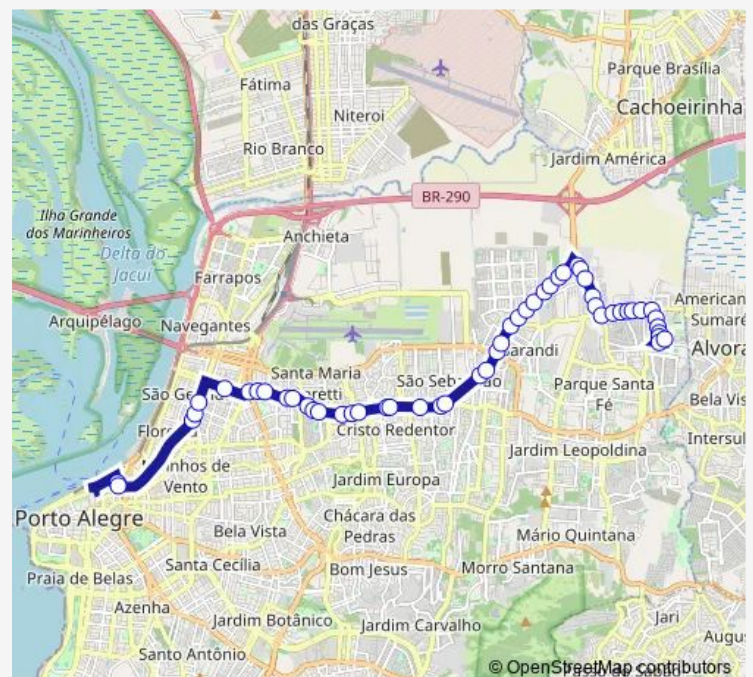

Thursday 01:00-03:40

Friday 01:00-03:40

Saturday 01:00-03:40

Sunday 01:00-03:40

Route info

Direction: CEL Vicente

Stops: 53

Trip Duration: 0 hour 40 min