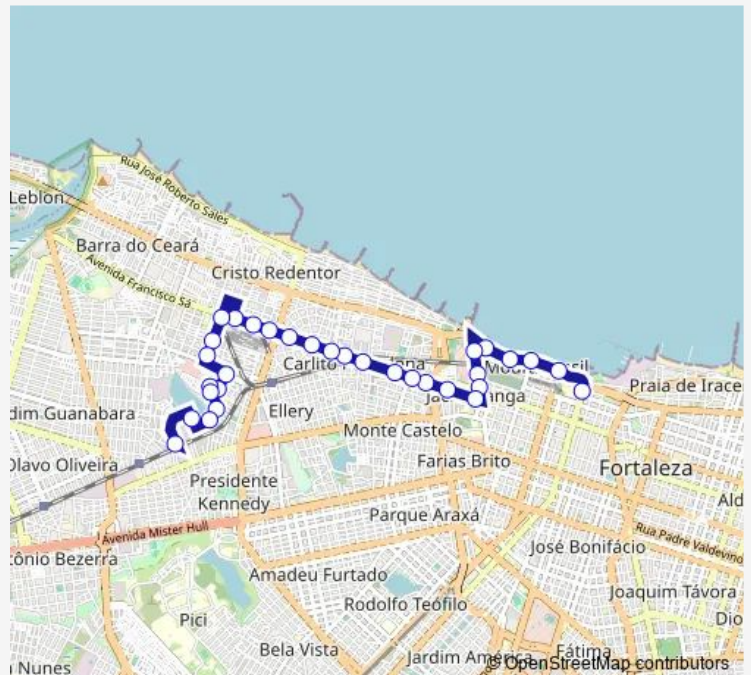

Avenida Francisco SA, 4316

Avenida Francisco SA, 4626

Avenida Francisco SA, 4934

Avenida Francisco SA, 5036

Route schedule

RUA GAL Sampaio, Sn — Travessa TV Cemec, Sn

Monday 05:13-22:30

Tuesday 05:13-22:30

Wednesday 05:13-22:30

Thursday 05:13-22:30

Friday 05:13-22:30

Saturday 06:03-22:28

Sunday 06:03-22:28

Route info

Direction: RUA GAL Sampaio, Sn

Stops: 32

Trip Duration: 0 hour 28 min

106-Floresta/Centro — Floresta/Centro

RUA Dona Mendina, 1104

RUA Dona Mendina, 1104

RUA Dona Mendinha, 1562

RUA Silvio Romero, 226

RUA Silvio Romero, 395

RUA Luiz Guimarães,

Friday 04:45-22:00

Saturday 05:35-22:00

Sunday 05:35-22:04

Route info

Direction: Travessa TV Cemec, Sn

Stops: 30

Trip Duration: 0 hour 30 min

Avenida Presidente Castelo Branco, 718