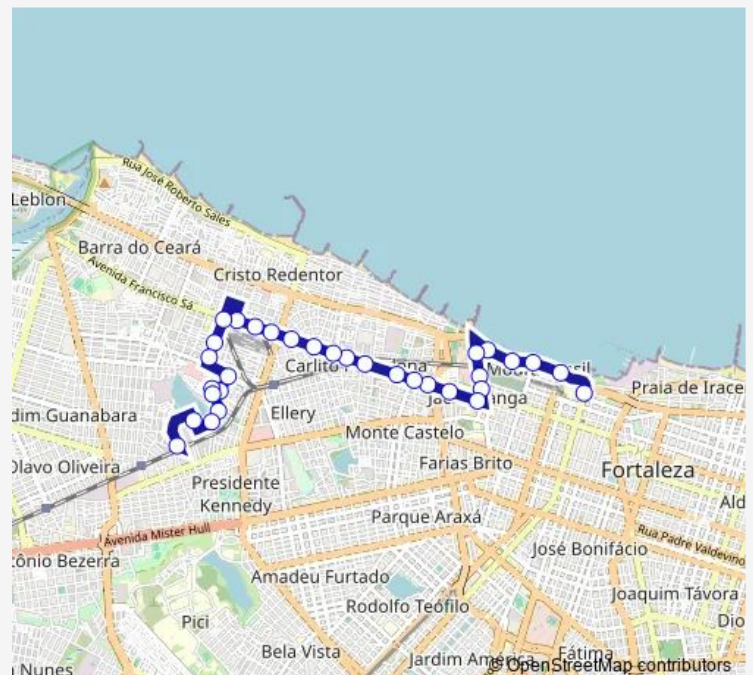

Avenida Francisco SA, 4316

Avenida Francisco SA, 4626

Avenida Francisco SA, 4934

Avenida Francisco SA, 5036

Route schedule

RUA GAL Sampaio, Sn — Travessa TV Cemec, Sn

Monday 05:13-22:30

Tuesday 05:13-22:30

Wednesday 05:13-22:30

Thursday 05:13-22:30

Friday 05:13-22:30

Saturday 06:03-22:28

Sunday 06:03-22:28

Route info

Direction: RUA GAL Sampaio, Sn

Stops: 32

Trip Duration: 0 hour 35 min

106-Floresta/Centro — Floresta/Centro

RUA Dona Mendina, 1104

RUA Dona Mendina, 1104

RUA Dona Mendinha, 1562

RUA Silvio Romero, 226

RUA Silvio Romero, 395

RUA Luiz Guimarães,

Friday 04:45-22:00

Saturday 05:35-22:00

Sunday 05:35-22:04

Route info

Direction: Travessa TV Cemec, Sn

Stops: 30

Trip Duration: 0 hour 30 min

Avenida Presidente Castelo Branco, 718