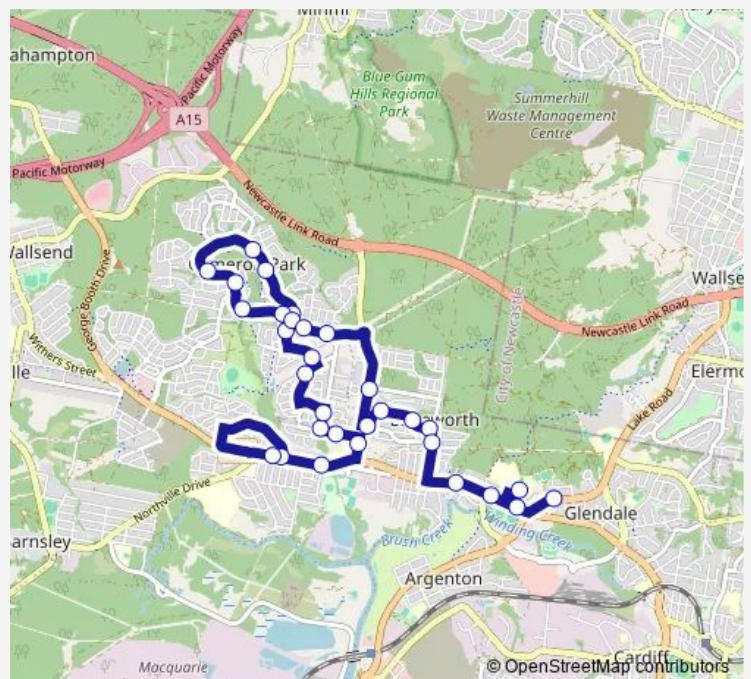

St Benedict's Primary School, Main Rd

Main Rd Opp Charles St

Edgeworth Public School, Minmi Rd

Oakville Rd Opp Harris St

Harris St At Oakville Rd

Harris St Opp Country Grove Dr

Hilldale Dr After Springvale Cct

Northlakes Dr After Lillias St

Northlakes Dr Before Constitution Dr

Northlakes Dr At Constitution Dr

Northlakes Dr Before Saxon St

Northlakes Dr At Julindur Rd

Minmi Rd At Transfield Av

Route schedule

Durham Dr At Main Rd (Hail And Ride) — Holy Cross Primary School, Lake Rd

Monday 07:50

Tuesday 07:50

Wednesday 07:50

Thursday 07:50

Friday 07:50

Saturday —

Sunday —

Route info

Direction: Durham Dr At Main Rd (Hail And Ride)

Stops: 31

Trip Duration: 0 hour 30 min

6220 — Edgeworth to Holy Cross Ps

Sedgewick Av At Harper Av

Harper Av At Dunn Av

Harper Av Opp Campana Av

Harper Av At Neilson St