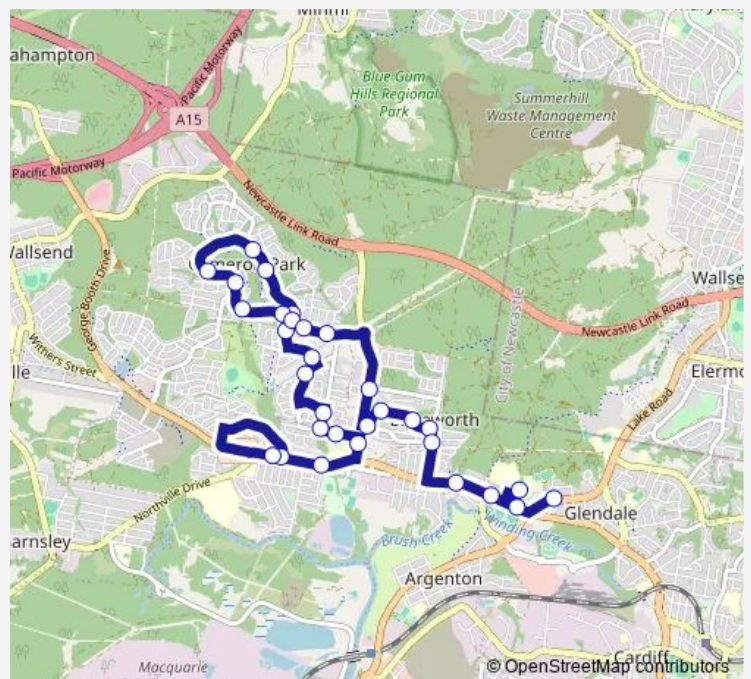

St Benedict's Primary School, Main Rd

Main Rd Opp Charles St

Edgeworth Public School, Minmi Rd

Oakville Rd Opp Harris St

Harris St At Oakville Rd

Harris St Opp Country Grove Dr

Hilldale Dr After Springvale Cct

Northlakes Dr After Lillias St

Northlakes Dr Before Constitution Dr

Northlakes Dr At Constitution Dr

Northlakes Dr Before Saxon St

Northlakes Dr At Julindur Rd

Minmi Rd At Transfield Av

Route schedule

Durham Dr At Main Rd (Hail And Ride) — Holy Cross Primary School, Lake Rd

Monday 07:50

Tuesday 07:50

Wednesday 07:50

Thursday 07:50

Friday 07:50

Saturday —

Sunday —

Route info

Direction: Durham Dr At Main Rd (Hail And Ride)

Stops: 31

Trip Duration: 0 hour 30 min

6220 — Edgeworth to Holy Cross Ps

Sedgewick Av At Harper Av

Harper Av At Dunn Av

Harper Av Opp Campana Av

Harper Av At Neilson St