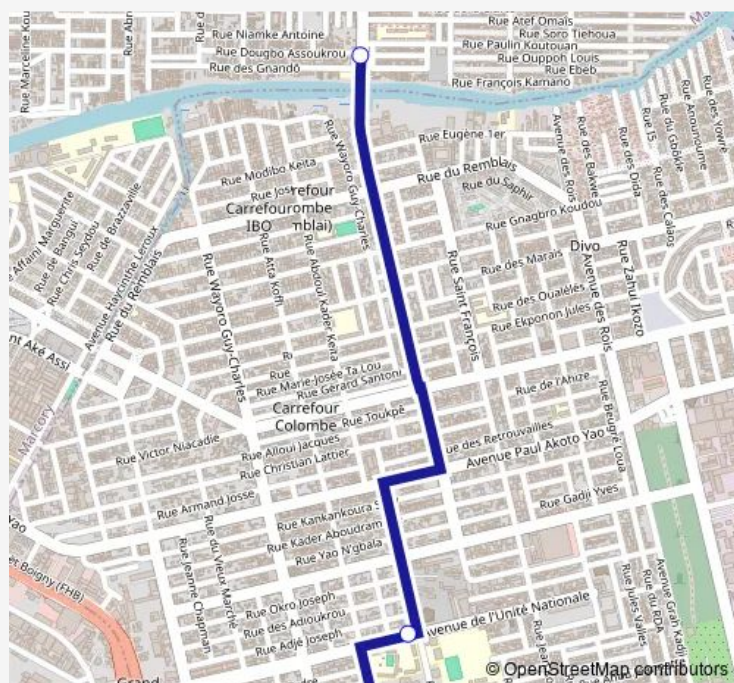

Direction

Gare de Wôrô-Wôrô d'Anoumabo — Sicogi

3 stops

[Open route schedule](#)

Gare de Wôrô-Wôrô d'Anoumabo

Pharmacie Aniel

Sicogi

Route schedule

Gare de Wôrô-Wôrô d'Anoumabo — Sicogi

Monday	06:00
Tuesday	06:00
Wednesday	06:00
Thursday	06:00
Friday	06:00
Saturday	06:00
Sunday	06:00

Route info

Direction: Gare de Wôrô-Wôrô d'Anoumabo

Stops: 3

Trip Duration: 0 hour 15 min

Direction

Sicogi — Gare de Wôrô-Wôrô d'Anoumabo

2 stops

[Open route schedule](#)

Sicogi

Gare de Wôrô-Wôrô d'Anoumabo

Route schedule

Sicogi — Gare de Wôrô-Wôrô d'Anoumabo

Monday	06:00
Tuesday	06:00
Wednesday	06:00
Thursday	06:00
Friday	06:00
Saturday	06:00
Sunday	06:00

Route info

Direction: Sicogi

Stops: 2

Trip Duration: 0 hour 10 min

Bus time schedules and route maps are available in an offline PDF at busmaps.com. Use the busmaps.com website to see live bus times, train schedule or subway schedule, and step-by-step directions for all public transit in Abidjan