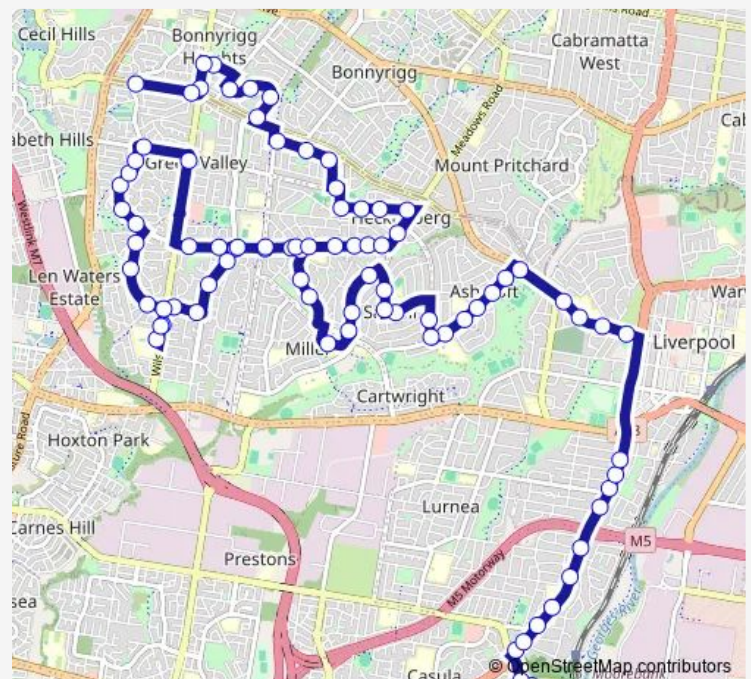

### Route schedule

All Saints Senior College, School Grounds — North Liverpool Rd Opp Purley Cl

Monday	15:05
Tuesday	15:05
Wednesday	15:05
Thursday	15:05
Friday	15:05
Saturday	—
Sunday	—

### Route info

Direction: All Saints Senior College, School Grounds

Stops: 83

Trip Duration: 0 hour 55 min

9808 — All Saints Catholic College Casula to Green Valley

Maxwell Av At Harvard Pl

Ashcroft High School, Maxwells Av

Oliveri Cres Opp Taminga Rd

Oliveri Cres Before Rundle Rd

Marriott Rd At Greer St

Delgarno Rd Opp Childers St

Delgarno Rd Opp Chaffey Park

Delgarno Rd At Perkins Pl

Dowland St At Handel St

Wilson Rd At Dowland St

Wilson Rd Before North Liverpool Rd

North Liverpool Rd After Wilson Rd

North Liverpool Rd Opp Purley Cl

9808 School Bus time schedules and route maps are available in an offline PDF at [busmaps.com](https://busmaps.com). Use the [busmaps.com](https://busmaps.com) website to see live bus times, train schedule or subway schedule, and step-by-step directions for all public transit in Liverpool