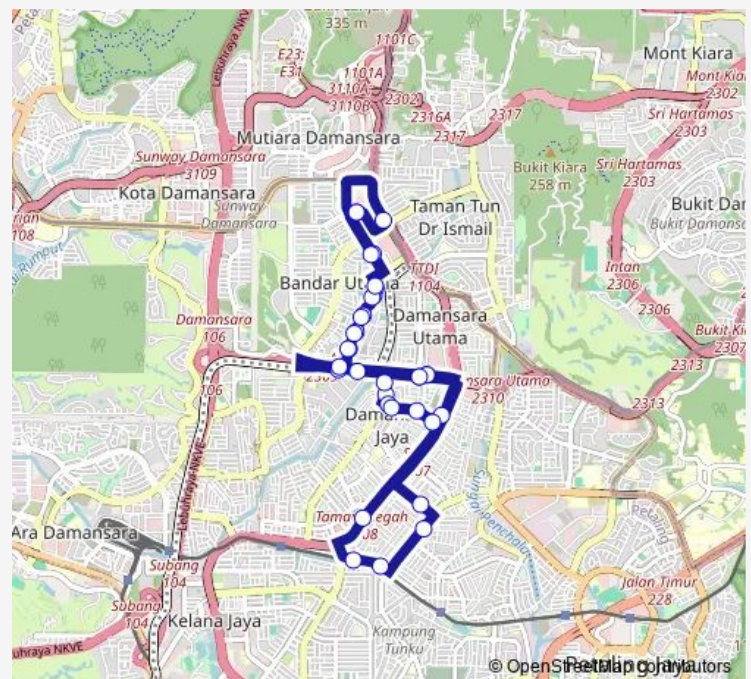

Pj342 SMK Taman SEA (Opp)

Pj343 LRT Taman Bahagia

Pj626 BP Specialist Centre

Pj484 KDU (Opp)

Route schedule

(M) Pj530 Hentian Bandar Utama — (M) Pj530 Hentian Bandar Utama

Monday 06:00-18:45

Tuesday 06:00-18:45

Wednesday 06:00-18:45

Thursday 06:00-18:45

Friday 06:00-18:45

Saturday 06:00-20:00

Sunday 06:00-20:00

Route info

Direction: (M) Pj530 Hentian Bandar Utama

Stops: 35

Trip Duration: 0 hour 25 min

PJ05 — Bandar Utama ~ Stesen LRT Taman Bahagia

Pj490 Atria

SMK Damansara Jaya

(M) Pj726 Jejantas Damansara Utama

Pj723 Jejantas SS 22

10 Boulevard

BHP Kayu Ara