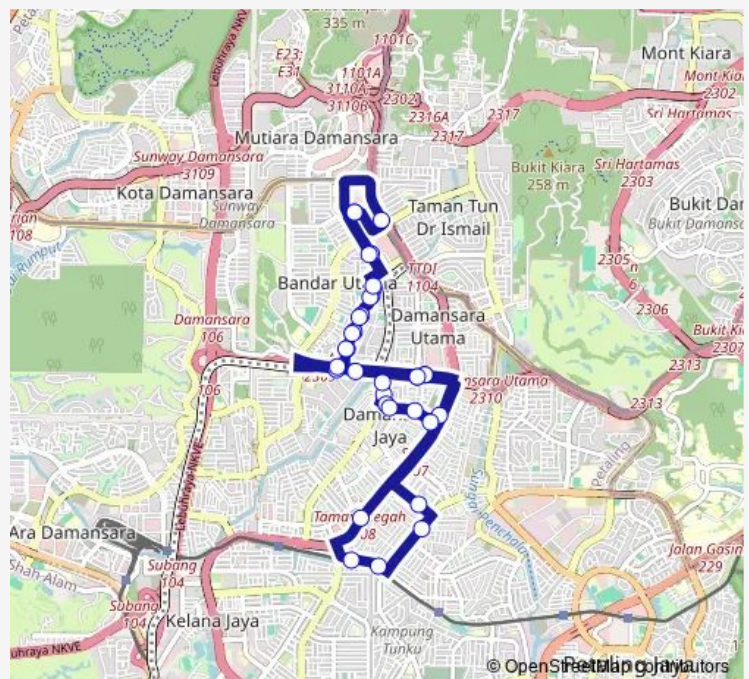

Pj342 SMK Taman SEA (Opp)

Pj343 LRT Taman Bahagia

Pj626 BP Specialist Centre

Pj484 KDU (Opp)

Route schedule

(M) Pj530 Hentian Bandar Utama — (M) Pj530 Hentian Bandar Utama

Monday 06:00-18:45

Tuesday 06:00-18:45

Wednesday 06:00-18:45

Thursday 06:00-18:45

Friday 06:00-18:45

Saturday 06:00-20:00

Sunday 06:00-20:00

Route info

Direction: (M) Pj530 Hentian Bandar Utama

Stops: 35

Trip Duration: 0 hour 30 min

Pj05 — Bandar Utama ~ Stesen LRT Taman Bahagia

Pj490 Atria

SMK Damansara Jaya

(M) Pj726 Jejantas Damansara Utama

Pj723 Jejantas SS 22

10 Boulevard

BHP Kayu Ara