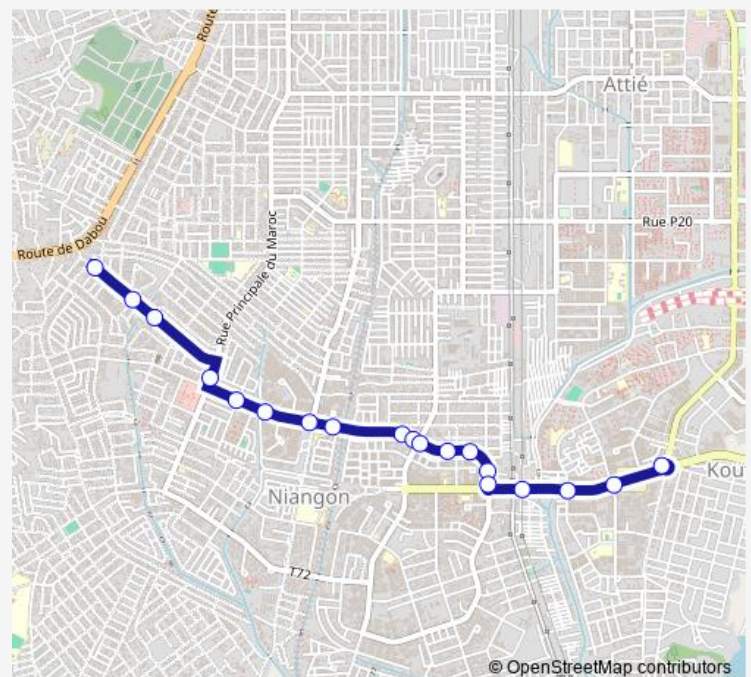

Direction

Espace Médical Eden — Rond-point du Palais de justice

19 stops

[Open route schedule](#)

Espace Médical Eden

Immeuble Lièvre Rouge

Ecole primaire la prairie

Lubafrique

Espace Médical Eden — Rond-point du Palais de justice

Monday 06:00

Tuesday 06:00

Wednesday 06:00

Thursday 06:00

Friday 06:00

Saturday 06:00

Sunday 06:00

Route info

Direction: Espace Médical Eden

Stops: 19

Trip Duration: 0 hour 17 min

Direction

Rond-point du Palais de justice — Marché Bagnon

21 stops

[Open route schedule](#)

Tuesday 06:00

Wednesday 06:00

Thursday 06:00

Friday 06:00

Saturday 06:00

Sunday 06:00

Route info

Direction: Rond-point du Palais de justice