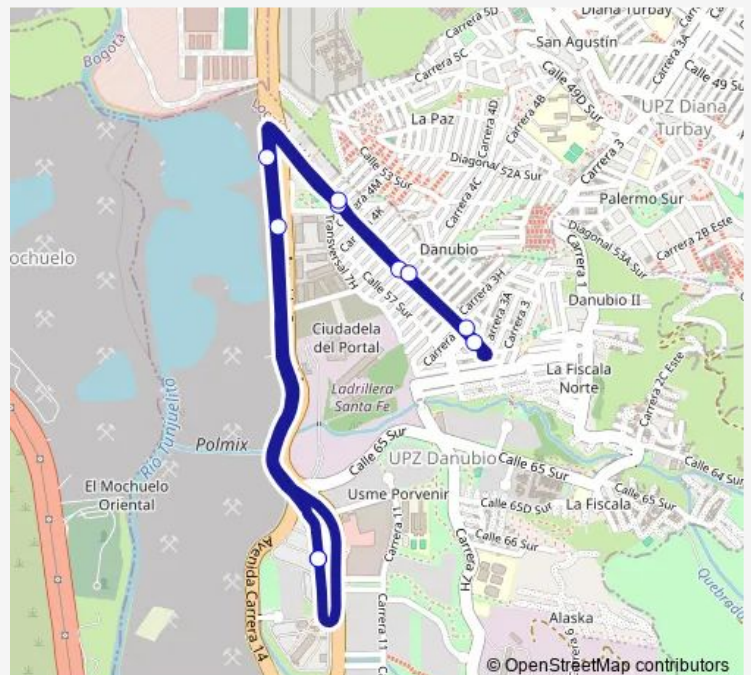

CL 56 Sur - KR 3b

CL 56 Sur - KR 1

CL 56 Sur - KR 4p

CL 56 Sur - KR 4p

AV. Caracas - KR 5C Bis A

Portal Usme

### Route schedule

Portal Usme — Portal Usme

Monday	03:40-00:30 <sup>+1</sup>
Tuesday	03:40-00:30 <sup>+1</sup>
Wednesday	03:40-00:30 <sup>+1</sup>
Thursday	03:40-00:30 <sup>+1</sup>
Friday	03:40-00:30 <sup>+1</sup>
Saturday	03:40-00:30 <sup>+1</sup>
Sunday	03:44-23:30

### Route info

Direction: Portal Usme

Stops: 10

Trip Duration: 0 hour 24 min

3-6 — Danubio

3-6 Bus time schedules and route maps are available in an offline PDF at [busmaps.com](https://busmaps.com). Use the [busmaps.com](https://busmaps.com) website to see live bus times, train schedule or subway schedule, and step-by-step directions for all public transit in Bogota