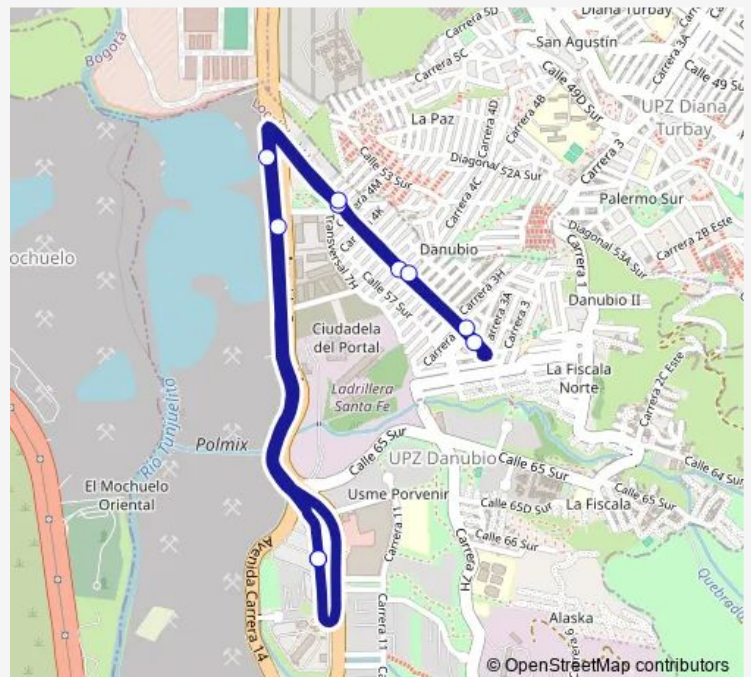

### Direction

Portal Usme — Portal Usme

10 stops

[Open route schedule](#)

Portal Usme

AV. Caracas - KR 56

CL 56 Sur - KR 4p

CL 56 Sur - KR 4a

CL 56 Sur - KR 3b

CL 56 Sur - KR 1

CL 56 Sur - KR 4p

CL 56 Sur - KR 4p

AV. Caracas - KR 5C Bis A

Portal Usme

### Route schedule

Portal Usme — Portal Usme

Monday	03:40-00:30 <sup>+1</sup>
Tuesday	03:40-00:30 <sup>+1</sup>
Wednesday	03:40-00:30 <sup>+1</sup>
Thursday	03:40-00:30 <sup>+1</sup>
Friday	03:40-00:30 <sup>+1</sup>
Saturday	03:40-00:30 <sup>+1</sup>
Sunday	03:44-23:30

### Route info

Direction: Portal Usme

Stops: 10

Trip Duration: 0 hour 28 min

3-6 — Danubio

3-6 Bus time schedules and route maps are available in an offline PDF at [busmaps.com](https://busmaps.com). Use the [busmaps.com](https://busmaps.com) website to see live bus times, train schedule or subway schedule, and step-by-step directions for all public transit in Bogota