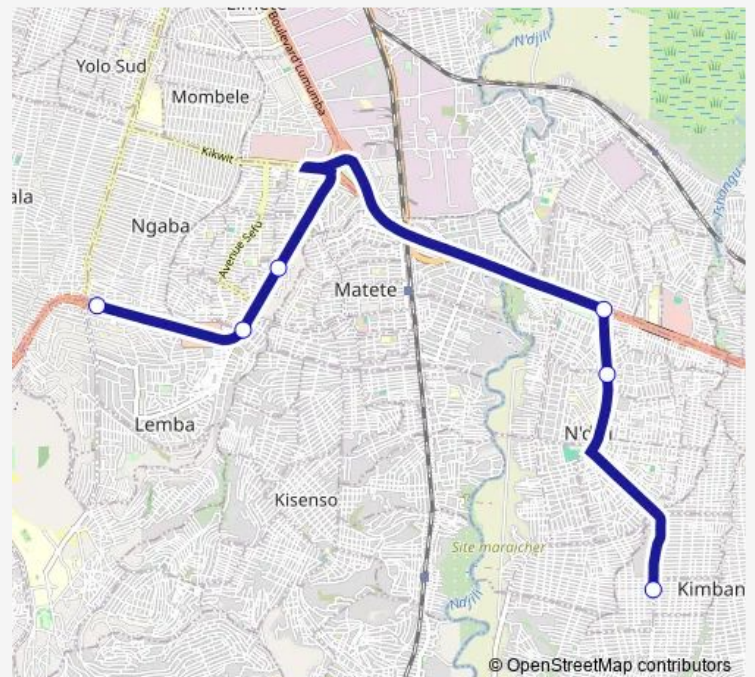

Bus Kimbaseke_TO _ Rond points ngala

[Go to website](#)

Direction

unknown — unknown

6 stops

[Open route schedule](#)

unknown

unknown

unknown

unknown

unknown

unknown

Route schedule

unknown — unknown

Monday 06:58

Tuesday 06:58

Wednesday 06:58

Thursday 06:58

Friday 06:58

Saturday —

Sunday —

Route info

Direction: unknown

Stops: 6

Trip Duration: 0 hour 44 min

■ Kimbaseke_TO _ Rond points ngala

Bus time schedules and route maps are available in an offline PDF at busmaps.com. Use the busmaps.com website to see live bus times, train schedule or subway schedule, and step-by-step directions for all public transit in Kinshasa