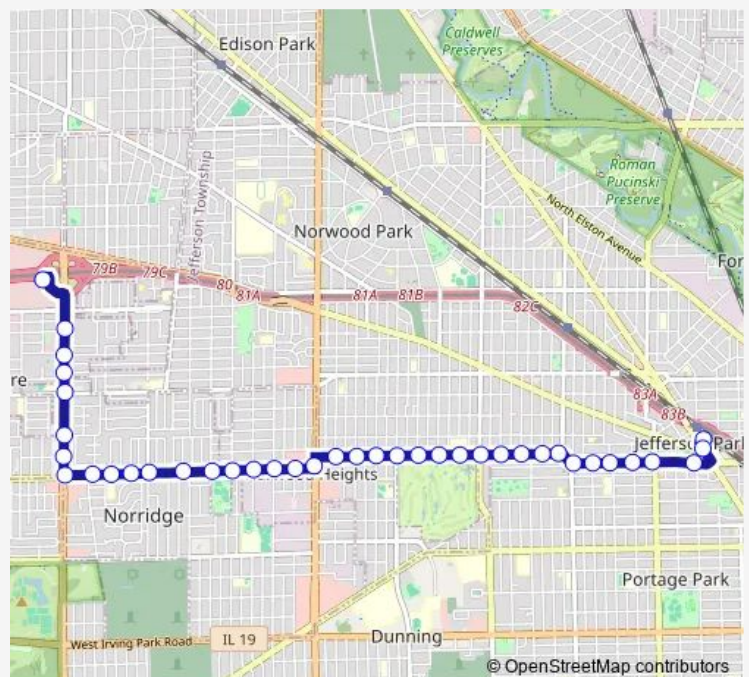

Harlem & Gunnison

Gunnison & Montclare

Gunnison & Sayre/Nordica

Route schedule

Cumberland Blue Line Station — Jefferson Park Transit Center

Monday —

Tuesday —

Wednesday —

Thursday —

Friday —

Saturday 05:20-22:20

Sunday 08:45-22:15

Route info

Direction: Cumberland Blue Line Station

Stops: 40

Trip Duration: 0 hour 23 min

81W — West Lawrence

Gunnison & New England

Gunnison & Oak Park

Gunnison & Rutherford

Gunnison & Natoma

Gunnison & Neenah

Gunnison & Nagle

Gunnison & Mobile