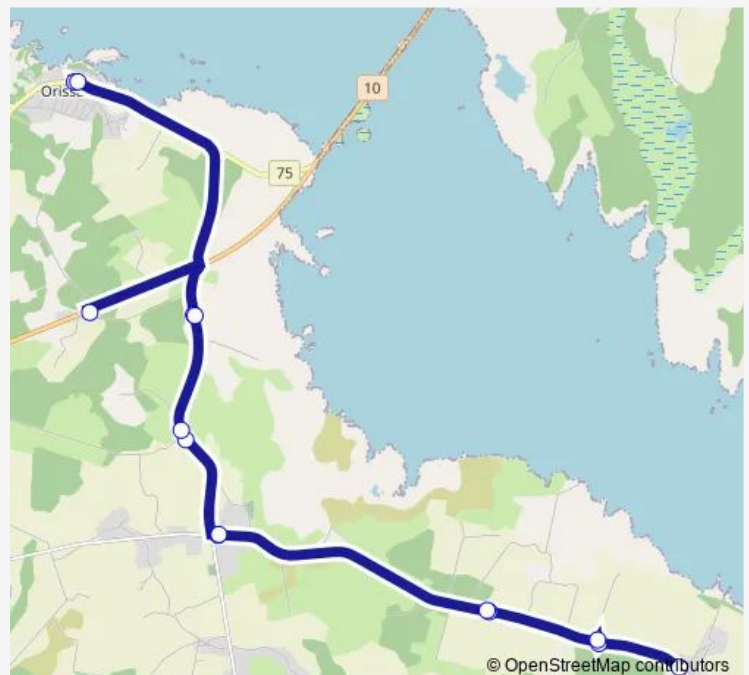

Bus 5702 Orissaare-Nenu-Tornimäe-Kõrkvere-Orissaare

[Go to website](#)

Direction

Orissaare — Orissaare

14 stops

[Open route schedule](#)

Orissaare

Reina

Nenu

Mui

Tornimäe

Kanissaare

Keskvere

Kõrkvere

Keskvere

Kanissaare

Tornimäe

Mui

Nenu

Orissaare

Route schedule

Orissaare — Orissaare

Monday 16:30

Tuesday 16:30

Wednesday 16:30

Thursday 16:30

Friday 16:30

Saturday —

Sunday —

Route info

Direction: Orissaare

Stops: 14

Trip Duration: 0 hour 40 min

5702 — Orissaare-Nenu-Tornimäe-Kõrkvere-Orissaare