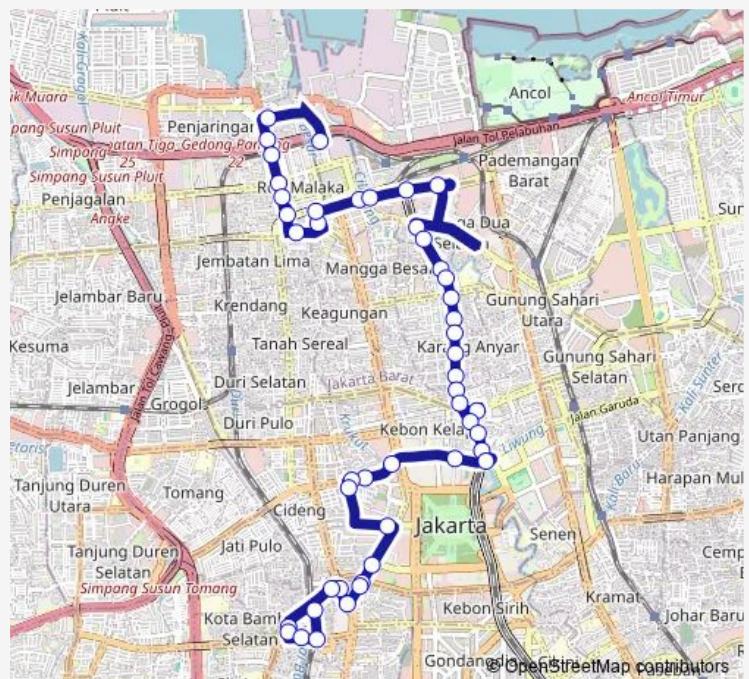

### Route schedule

Term. Bayangan Kota Intan — Transjakarta Tanah Abang 1

Monday 05:00

Tuesday 05:00

Wednesday 05:00

Thursday 05:00

Friday 05:00

Saturday 05:00

### Route info

Direction: Term. Bayangan Kota Intan

Stops: 47

Trip Duration: 1 hour 26 min

JAK.10 — Tanah Abang - Kota

Jln. B Karang Anyar

Masjid Adz Zikra Karang Anyar

St. Sawah Besar 1