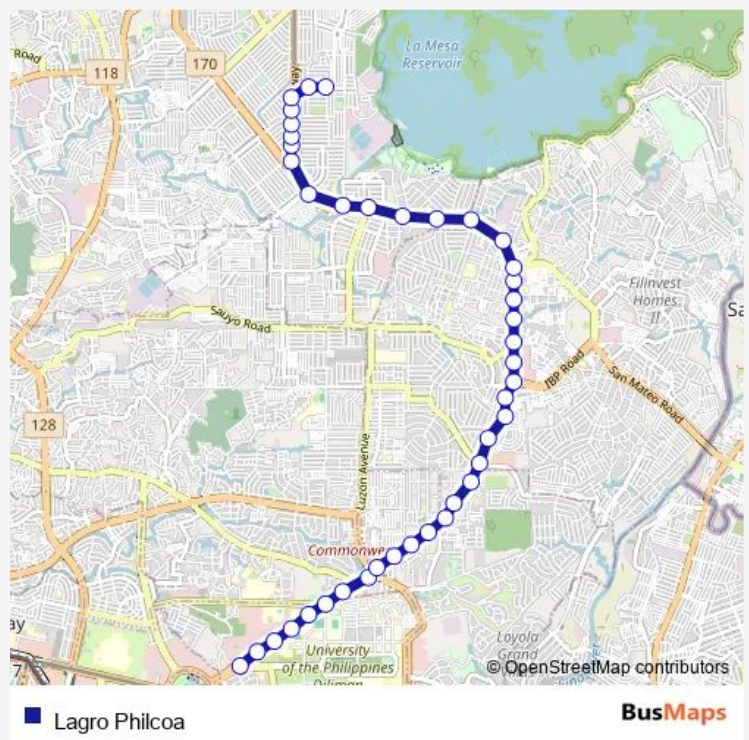

Commonwealth Avenue, Quezon City

Loyola Memorial Chapel, Commonwealth Avenue, Quezon City

General Hospital, Commonwealth Avenue, Quezon City

Commonwealth Avenue, Quezon City

Commonwealth Avenue / D Laura Intersection, Quezon City

Commonwealth Avenue, Quezon City

Commonwealth Avenue, Quezon City

Mary The Queen College, Commonwealth Avenue, Quezon City

Commonwealth Avenue / Capitol Homes Drive Intersection, Quezon City

Route schedule

Commonwealth Avenue / University Avenue Intersection, Quezon City — Bristol Street / Bronson Street Intersection, Quezon City

Monday	00:00
Tuesday	00:00
Wednesday	00:00
Thursday	00:00
Friday	00:00
Saturday	00:00
Sunday	00:00

Route info

Direction: Commonwealth Avenue / University Avenue Intersection, Quezon City

Stops: 41

Trip Duration: 0 hour 56 min

Our Lady of Mercy School, 14.680409, 121.084434

Commonwealth Avenue, Quezon City