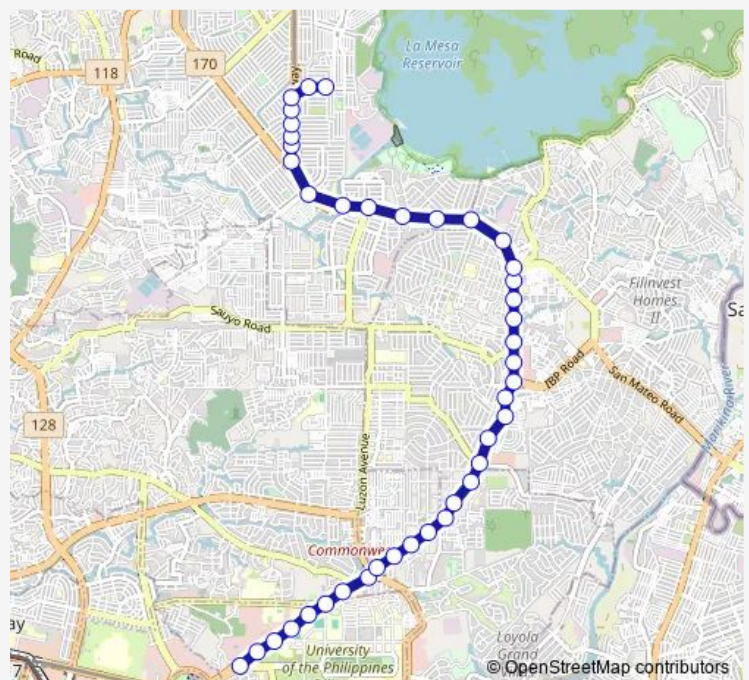

Commonwealth Avenue, Quezon City

Commonwealth Avenue, Quezon City

Mary The Queen College, Commonwealth Avenue, Quezon City

Commonwealth Avenue / Capitol Homes Drive Intersection, Quezon City

Route schedule

Commonwealth Avenue / University Avenue Intersection, Quezon City — Bristol Street / Bronson Street Intersection, Quezon City

Monday	00:00
Tuesday	00:00
Wednesday	00:00
Thursday	00:00
Friday	00:00
Saturday	00:00
Sunday	00:00

Route info

Direction: Commonwealth Avenue / University Avenue Intersection, Quezon City

Stops: 41

Trip Duration: 0 hour 56 min

Lagro Philcoa

Our Lady of Mercy School, 14.680409, 121.084434

Commonwealth Avenue, Quezon City