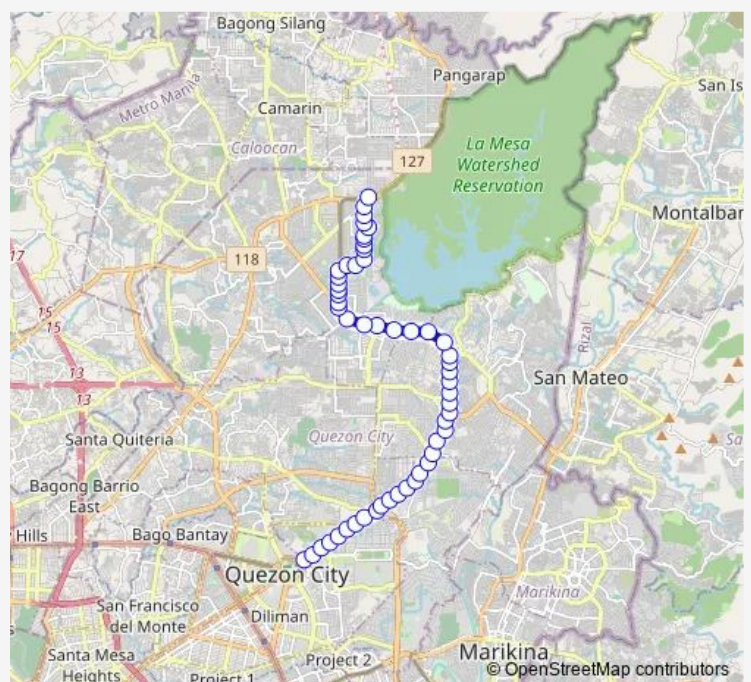

Commonwealth Avenue, Quezon City

Loyola Memorial Chapel, Commonwealth Avenue, Quezon City

General Hospital, Commonwealth Avenue, Quezon City

Commonwealth Avenue, Quezon City

Commonwealth Avenue / D Laura Intersection, Quezon City

Commonwealth Avenue, Quezon City

Commonwealth Avenue, Quezon City

Mary The Queen College, Commonwealth Avenue, Quezon City

Route schedule

Philippine Coconut Authority, Commonwealth Avenue, Quezon City — Quirino Highway / St James Intersection, Calcoocan City

Monday	00:00
Tuesday	00:00
Wednesday	00:00
Thursday	00:00
Friday	00:00
Saturday	00:00
Sunday	00:00

Route info

Direction: Philippine Coconut Authority, Commonwealth Avenue, Quezon City

Stops: 53

Trip Duration: 1 hour 6 min

Commonwealth Avenue / Capitol Homes Drive Intersection, Quezon City

Our Lady of Mercy School, 14.680409, 121.084434

Commonwealth Avenue, Quezon City

Commonwealth Avenue / Llang-Llang, Quezon City

Batasan Road / Commonwealth Avenue Intersection, Quezon City