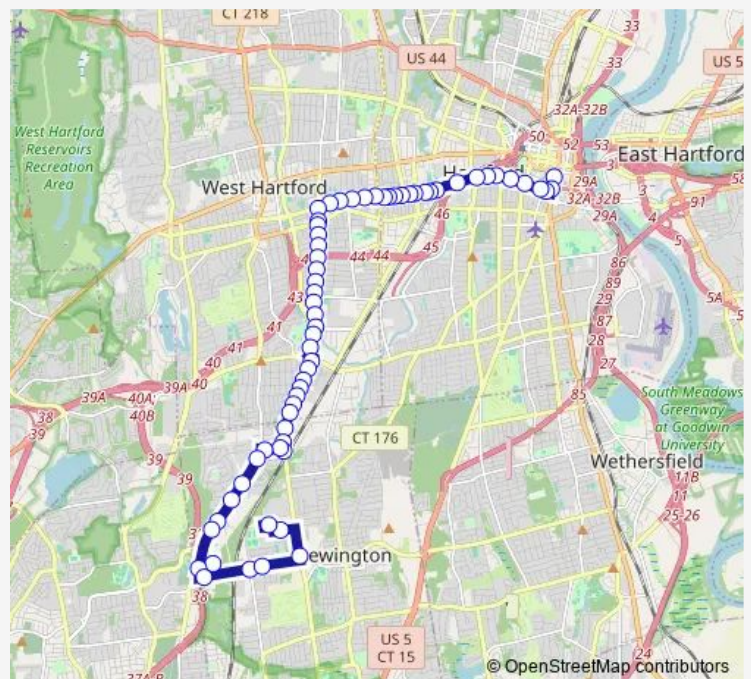

Capitol Ave @ Beacon St

Boulevard @ Prospect Ave

Boulevard @ S Highland St

Route schedule

Main St @ Bushnell Plaza — Veterans Hospital @ Veterans Dr

Monday 05:05-21:25

Tuesday 05:05-21:25

Wednesday 05:05-21:25

Thursday 05:05-21:25

Friday 05:05-21:25

Saturday 05:40-21:25

Sunday —

Route info

Direction: Main St @ Bushnell Plaza

Stops: 63

Trip Duration: 0 hour 45 min

Route info

Direction: Veterans Hospital @ Veterans Dr

Stops: 60

Trip Duration: 0 hour 41 min

Quaker Ln S @ Exeter Ave

Quaker Ln S @ Clarendon Ave

Quaker Ln S @ Sidney Ave

Quaker Ln S @ Englewood Ave

Wednesday 21:46

Thursday 21:46

Friday 21:46

Saturday —

Sunday —

Route info

Direction: Veterans Hospital @ Veterans Dr

Stops: 60