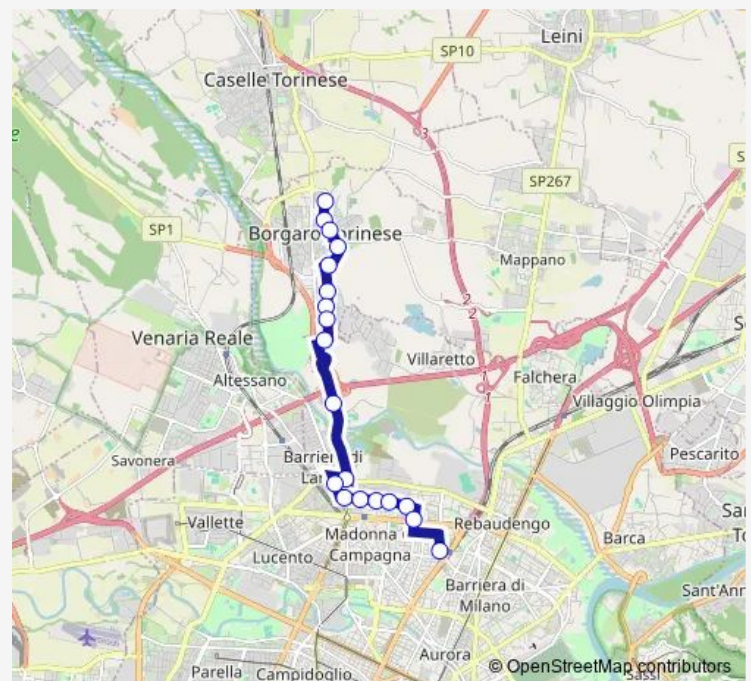

Fermata 2586 - Norvegia

Fermata 2574 - Vittime DI Bologna

Fermata 2575 - Italia Cap

Route schedule

Fermata 1627 - Stazione Rebaudengo Cap — Fermata 2575 - Italia Cap

Monday 04:21-00:17⁺¹

Tuesday 04:21-00:17⁺¹

Wednesday 04:21-00:17⁺¹

Thursday 04:21-00:17⁺¹

Friday 04:21-00:17⁺¹

Saturday 04:21-00:17⁺¹

Sunday 06:34-23:34

Route info

Direction: Fermata 1627 - Stazione Rebaudengo Cap

Stops: 20

Trip Duration: 0 hour 26 min

69 — via Italia (Borgaro) - via Fossata

Direction

Fermata 2575 - Italia Cap — Fermata 1627 - Stazione Rebaudengo Cap

19 stops

[Open route schedule](#)

Fermata 2575 - Italia Cap

Fermata 2576 - Francia

Friday 04:43-00:43⁺¹

Saturday 04:43-00:43⁺¹

Sunday 06:00-24:00

Route info

Direction: Fermata 2575 - Italia Cap

Stops: 19

Trip Duration: 0 hour 25 min

69 Bus time schedules and route maps are available in an offline PDF at busmaps.com. Use the busmaps.com website to see live bus times, train schedule or subway schedule, and step-by-step directions for all public transit in Turin