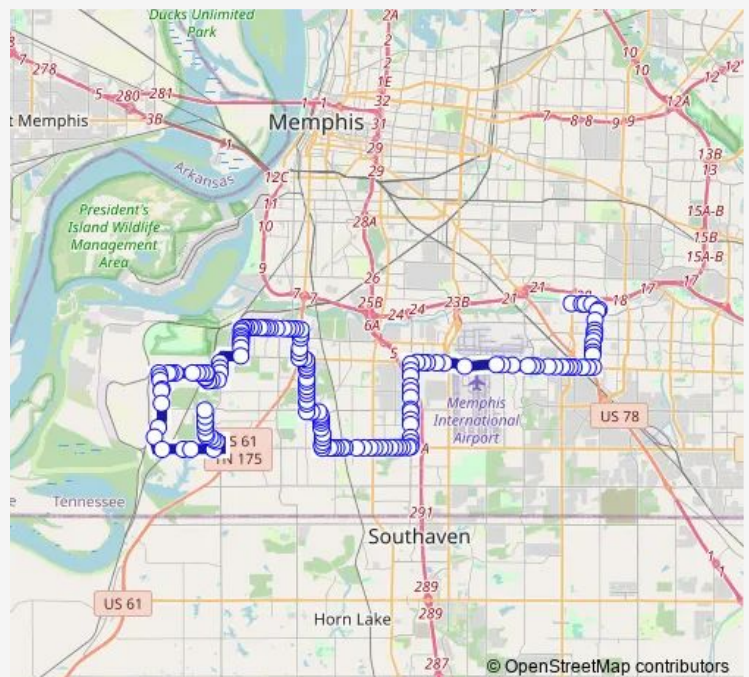

Winchester RD @ AIR Park St

Winchester Rd@Getwell Rd

Winchester@Old Getwell

Route schedule

American WAY Transit Center — Double Tree Rd@Raines Rd

Monday 05:00-17:00

Tuesday 05:00-17:00

Wednesday 05:00-17:00

Thursday 05:00-17:00

Friday 05:00-17:00

Saturday 08:00-16:00

Sunday —

Route info

Direction: American WAY Transit Center

Stops: 153

Trip Duration: 1 hour 19 min

69 — Winchester

Winchester@Metropolitan

Winchester@Prescott

Winchester@Park Lake

Winchester@Winhoma

Winchester RD @ Tchulahoma Rd

Winchester@Bishops Bridge

Winchester@Swinnea

Winchester@Cargo

Winchester@Plough

Winchester Rd@Airways Blvd

Winchester@Boeingshire

Winchester@Winbrook

Winchester@Cazassa

Winchester@Windcrest

Millbranch@Winchester