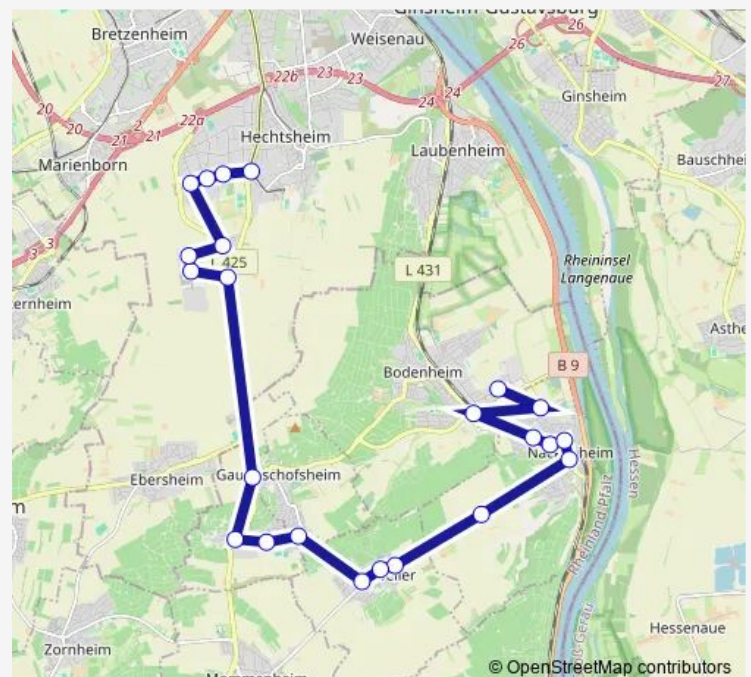

Hechtsheim, Robert-Bosch-Str.

### Route schedule

Bodenheim, Lange Ruthe — Hechtsheim, Mühl Dreieck

Monday 09:10-20:10

Tuesday 09:10-20:10

Wednesday 09:10-20:10

Thursday 09:10-20:10

Friday 09:10-20:10

Saturday 08:10-21:41

### Route info

Direction: Bodenheim, Lange Ruthe

Stops: 22

Trip Duration: 0 hour 38 min