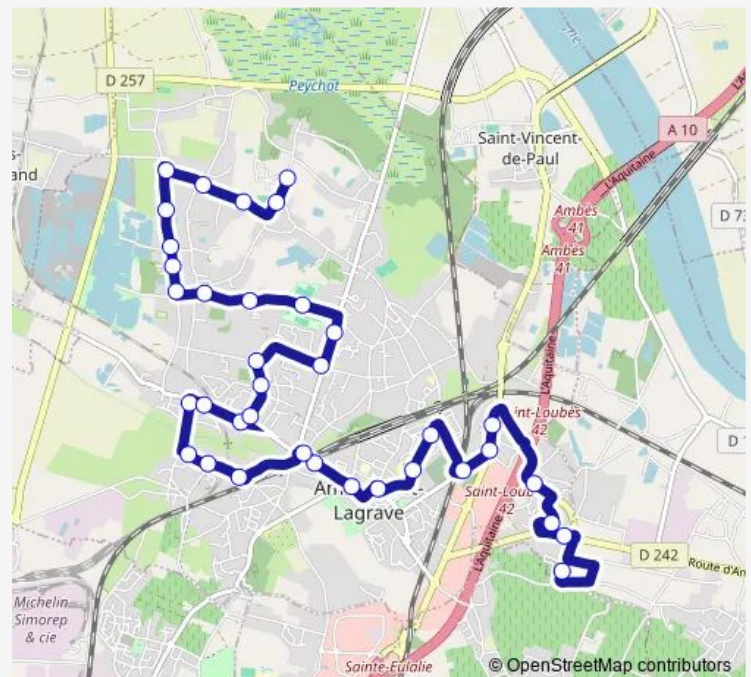

Saturday 05:15-19:45

Sunday 05:15-19:45

Route info

Direction: Quinsus

Stops: 37

Trip Duration: 0 hour 33 min

69 — Locale 69

Jambes

Wednesday 05:30-20:30

Thursday 05:30-20:30

Friday 05:30-20:30

Saturday 05:30-20:30

Sunday 05:30-20:30

Route info

Direction: Max Linder

Stops: 36