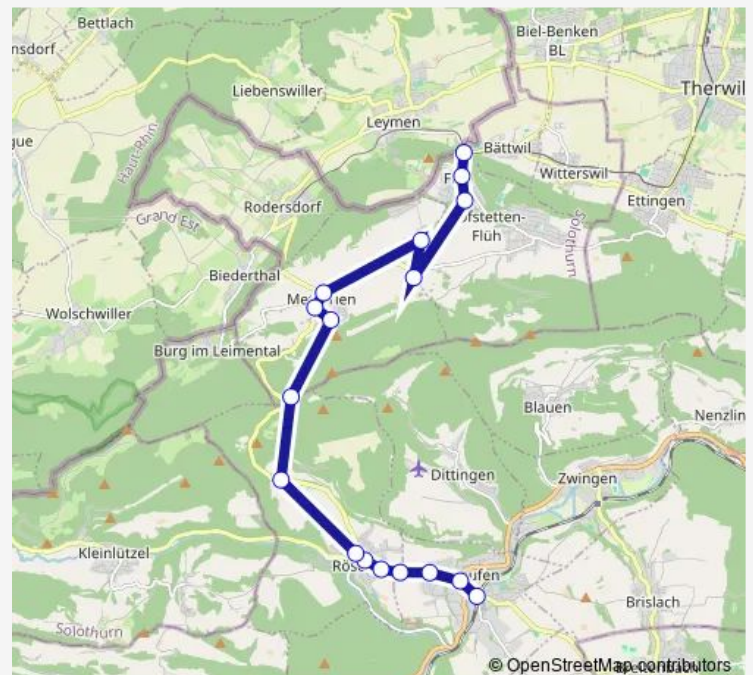

### Route schedule

Laufen, Bahnhof — Flüh, Station

Monday 09:18-17:18

Tuesday 09:18-15:18

Wednesday 09:18-15:18

Thursday 09:18-17:18

Friday 09:18-17:18

Saturday 09:18-17:18

### Route info

Direction: Laufen, Bahnhof

Stops: 17

Trip Duration: 0 hour 24 min

## Route info

Direction: Flüh, Station

Stops: 17

Trip Duration: 0 hour 24 min

## Route info

Direction: Flüh, Station

Stops: 17

Trip Duration: 0 hour 24 min

69 Bus time schedules and route maps are available in an offline PDF at [busmaps.com](https://busmaps.com). Use the [busmaps.com](https://busmaps.com) website to see live bus times, train schedule or subway schedule, and step-by-step directions for all public transit in Laufen