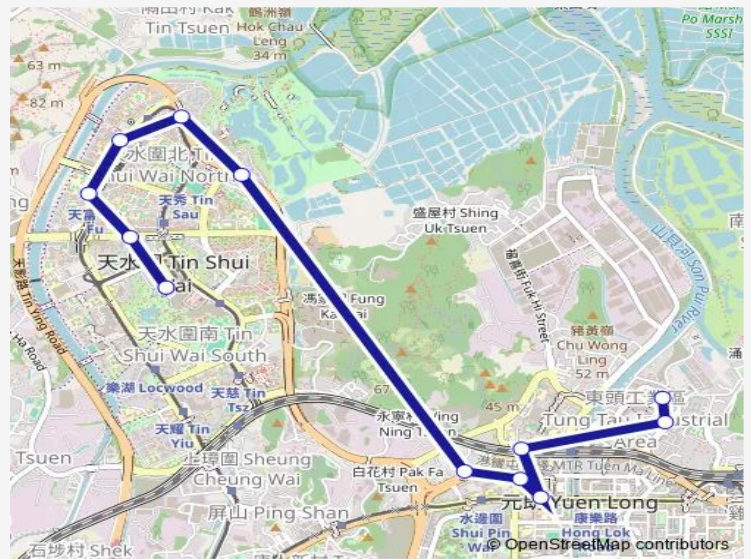

[Kmb] Yuet Ping House Long Ping Estate[[Lrtfeeder] Yuet Ping Hse, Long Ping Estate (MTR Long Ping Station)

[Kmb] ONE Regent Place[[Lwb] ONE Regent Place

**Route schedule**

[Ctb] TIN Shui WAI Town Centre[[Kmb] TIN Shui WAI Town Centre[[Lrtfeeder] TIN Shui WAI Town Centre[[Lwb] TIN Shui WAI Town Centre[[Nlb] TIN Shui WAI Town Centre — [Kmb] Yuen Long (TAK YIP Street)[[Lwb] Yuen Long (TAK YIP Street)

Monday	06:30-22:40
Tuesday	06:30-22:40
Wednesday	06:30-22:40
Thursday	06:30-22:40
Friday	06:30-22:40
Saturday	06:30-22:40
Sunday	06:30-22:40

**Route info**

Direction: [Ctb] TIN Shui WAI Town Centre[[Kmb] TIN Shui WAI Town Centre[[Lrtfeeder] TIN Shui WAI Town Centre[[Lwb] TIN Shui WAI Town Centre[[Nlb] TIN Shui WAI Town Centre

Stops: 12

Trip Duration: 0 hour 33 min

69 — TIN Shui WAI Town Centre - Yuen Long (TAK YIP Street) BusMaps

[Kmb] Yuen Long (TAK YIP Street)[[Lwb] Yuen Long (TAK YIP Street)