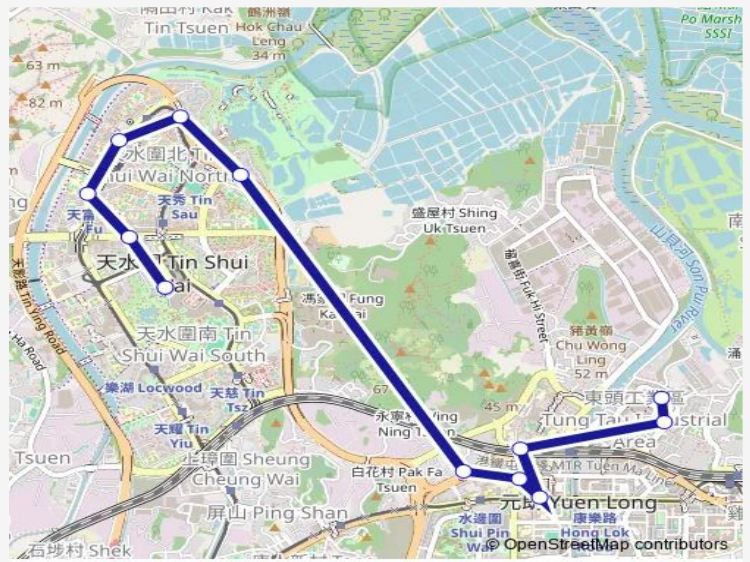

[Kmb] Yuet Ping House Long Ping Estate[[Lrtfeeder] Yuet Ping Hse, Long Ping Estate (MTR Long Ping Station)

[Kmb] ONE Regent Place[[Lwb] ONE Regent Place

Route schedule

[Ctb] TIN Shui WAI Town Centre[[Kmb] TIN Shui WAI Town Centre[[Lrtfeeder] TIN Shui WAI Town Centre[[Lwb] TIN Shui WAI Town Centre[[Nlb] TIN Shui WAI Town Centre — [Kmb] Yuen Long (TAK YIP Street)[[Lwb] Yuen Long (TAK YIP Street)

Monday	06:30-22:40
Tuesday	06:30-22:40
Wednesday	06:30-22:40
Thursday	06:30-22:40
Friday	06:30-22:40
Saturday	06:30-22:40
Sunday	06:30-22:40

Route info

Direction: [Ctb] TIN Shui WAI Town Centre[[Kmb] TIN Shui WAI Town Centre[[Lrtfeeder] TIN Shui WAI Town Centre[[Lwb] TIN Shui WAI Town Centre[[Nlb] TIN Shui WAI Town Centre

Stops: 12

Trip Duration: 0 hour 30 min

[Kmb] Yuen Long (TAK YIP Street)[[Lwb] Yuen Long (TAK YIP Street)

Direction

[Kmb] Yuen Long (TAK YIP Street)[Lwb] Yuen Long (TAK YIP Street) — [Ctb] TIN Shui WAI Town Centre[[Kmb] TIN Shui WAI Town Centre][Lrtfeeder] TIN Shui WAI Town Centre[[Lwb] TIN Shui WAI Town Centre][Nlb] TIN Shui WAI Town Centre