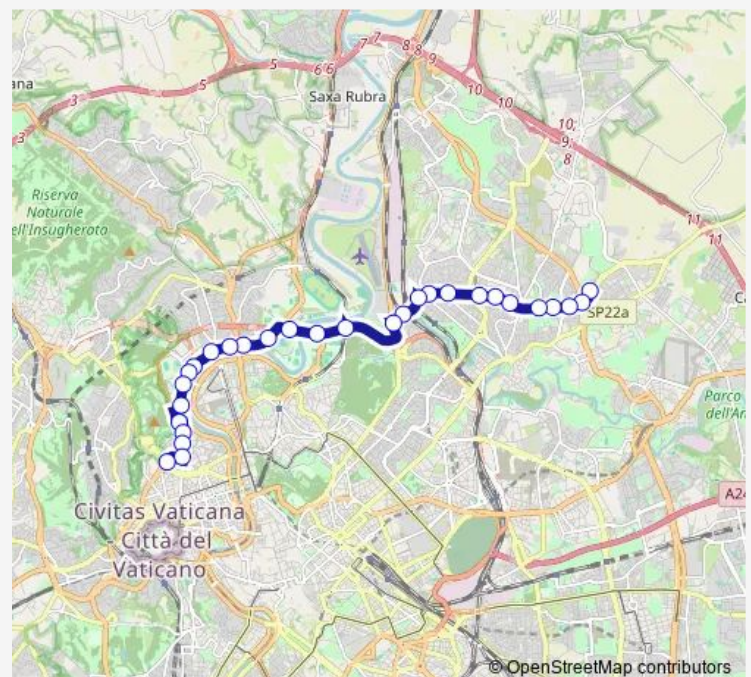

### Route schedule

L.GO PUGLIESE — Clodio

Monday 05:30-24:00

Tuesday 05:30-24:00

Wednesday 05:30-24:00

Thursday 05:30-24:00

Friday 05:30-24:00

Saturday 05:30-24:00

### Route info

Direction: L.GO PUGLIESE

Stops: 29

Trip Duration: 0 hour 30 min

DE Bosis

DE Bosis/Stadio Tennis

LGT Cadorna/Ostello Gioventu'

Maresciallo Giardino