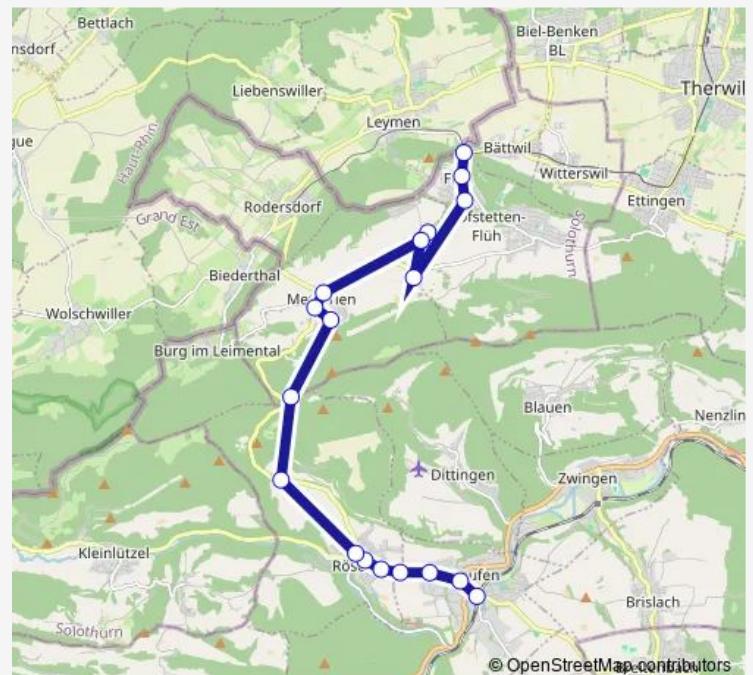

Rodersdorf, Station

### Route schedule

Flüh, Station — Rodersdorf, Station

Monday	09:44-23:45
Tuesday	09:44-23:45
Wednesday	09:44-23:45
Thursday	09:44-23:45
Friday	09:44-02:25 <sup>+1</sup>
Saturday	03:23-02:25 <sup>+1</sup>
Sunday	03:23-23:45

### Route info

Direction: Flüh, Station

Stops: 13

Trip Duration: 0 hour 22 min

## Direction

Laufen, Bahnhof — Flüh, Station

19 stops

[Open route schedule](#)

Laufen, Bahnhof

Laufen, Katholische Kirche

Laufen, Bromberg

Röschenz, In der Eich