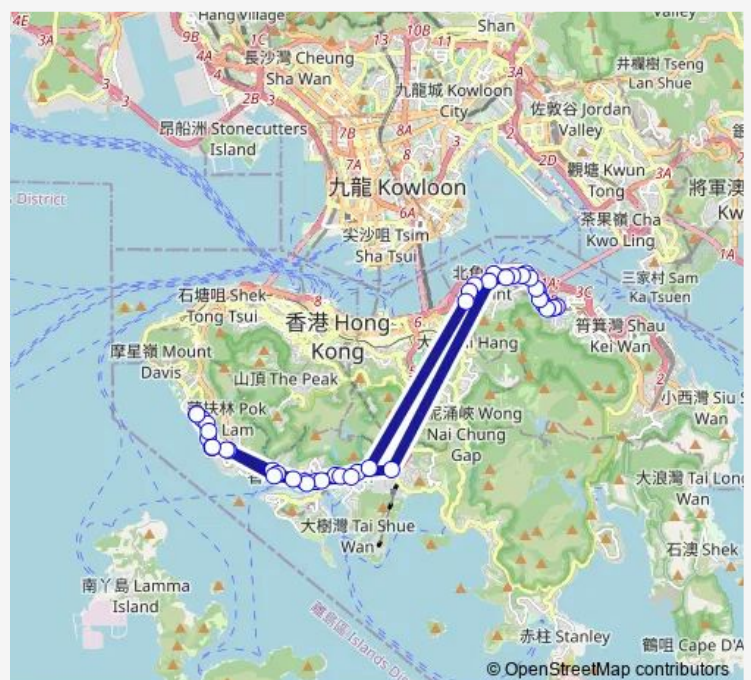

### Route info

Direction: Cyberport BUS Terminus|Cyberport Public Transport Interchange

Stops: 43

Trip Duration: 1 hour 14 min

Aberdeen Tunnel Toll Plaza|Wong Chuk Hang Road, Aberdeen Tunnel Toll Plaza

Java Road Municipal Building Complex, Java Road

Shipyards Lane, Outside Fortis Centre

1018-1024 King'S Road

King'S Road, Opposite Cambridge House

King'S Road, Near North Point Government Primary School|King'S Road, Outside North Point Government Primary School