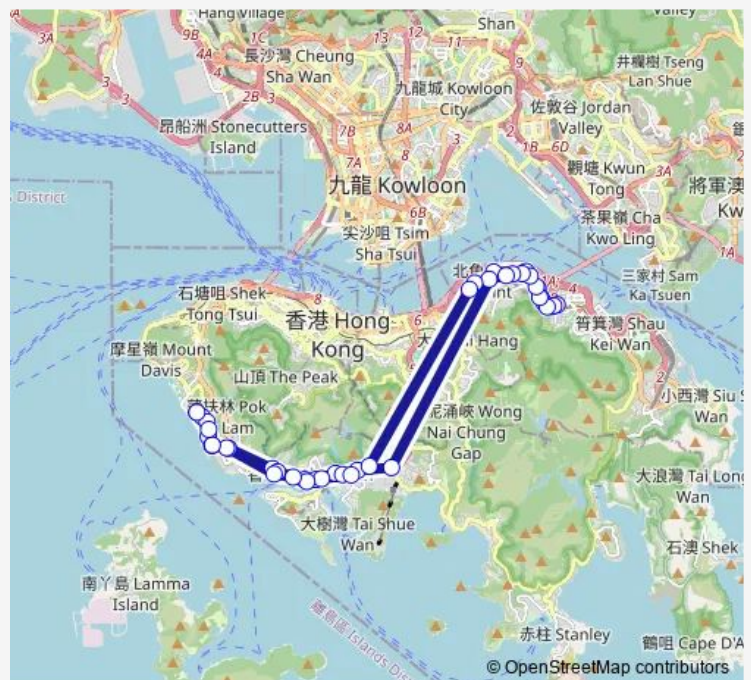

VICTORIA ROAD, NEAR WAH TSUI STREET|VICTORIA ROAD, NEAR DEPARTMENT OF HEALTH INSTITUTE OF IMMUNOLOGY

Shek PAI WAN Road, Outside MAN King Building

SHEK PAI WAN ROAD, TIN WAN STREET

OUTSIDE ABERDEEN BUS TERMINUS, ABERDEEN PRAYA ROAD|ABERDEEN PRAYA ROAD, OUTSIDE ABERDEEN BUS TERMINUS|ABERDEEN PRAYA ROAD

48-50 ABERDEEN MAIN ROAD, OUTSIDE YIP YEE MANSION|ABERDEEN MAIN ROAD, NEAR YIP YEE MANSION

YIP KAN STREET, WONG CHUK HANG ROAD

YAN'S Tower, Wong Chuk Hang Road

Route schedule

CYBERPORT BUS TERMINUS|CYBERPORT PUBLIC TRANSPORT INTERCHANGE — CYBERPORT BUS TERMINUS|CYBERPORT PUBLIC TRANSPORT INTERCHANGE

Monday	06:30-20:00
Tuesday	06:30-20:00
Wednesday	06:30-20:00
Thursday	06:30-20:00
Friday	06:30-20:00
Saturday	06:30-20:00
Sunday	06:30-20:00

Route info

Direction: CYBERPORT BUS TERMINUS|CYBERPORT PUBLIC TRANSPORT INTERCHANGE

Stops: 42

Trip Duration: 0 hour 47 min

Sungib Industrial Centre, Wong Chuk Hang Road|Wong Chuk Hang Road, House NO. 49|Wong Chuk Hang Road, House NO. 49|Wong Chuk Hang Road, Near Tong BIN Lane

ABERDEEN TUNNEL TOLL PLAZA|WONG CHUK HANG ROAD, ABERDEEN TUNNEL TOLL PLAZA