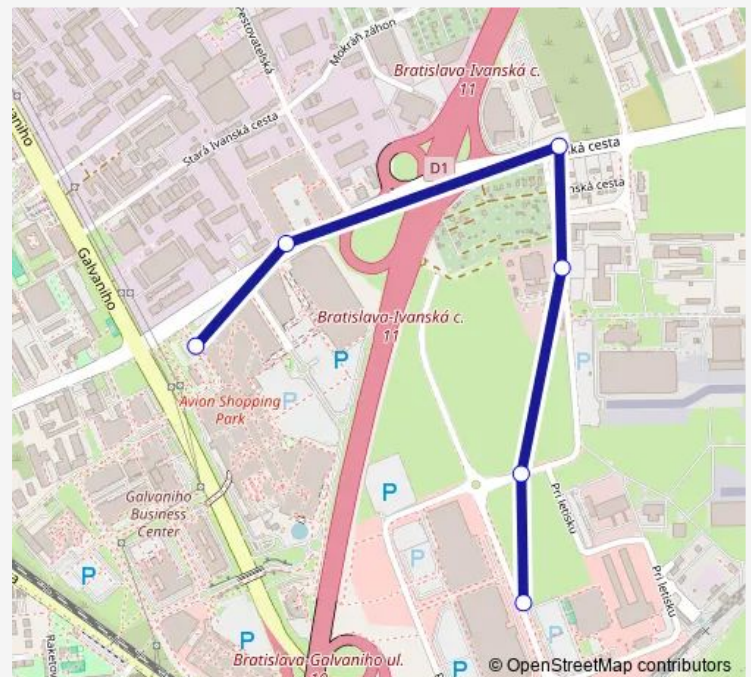

Direction

Pharos — Avion Shop. Park

6 stops

[Open route schedule](#)

- Pharos
- Letisko, cargo
- Letové služby
- Fafruny
- Avion, Ikea
- Avion Shop. Park

Route schedule

Pharos — Avion Shop. Park

Monday	05:42-22:12
Tuesday	05:42-22:12
Wednesday	05:42-22:12
Thursday	05:42-22:12
Friday	05:42-22:12
Saturday	05:42-22:12
Sunday	05:42-22:12

Route info

Direction: Pharos

Stops: 6

Trip Duration: 0 hour 6 min

Direction

Avion Shop. Park — Pharos

4 stops

[Open route schedule](#)

Wednesday 05:37-22:07

Thursday 05:37-22:07

Friday 05:37-22:07

Saturday 05:37-22:07

Sunday 05:37-22:07

Route info

Direction: Avion Shop. Park

Stops: 4

Trip Duration: 0 hour 4 min

Direction

Avion Shop. Park — Avion Shop. Park

2 stops

[Open route schedule](#)

Avion Shop. Park

Avion Shop. Park

Route schedule