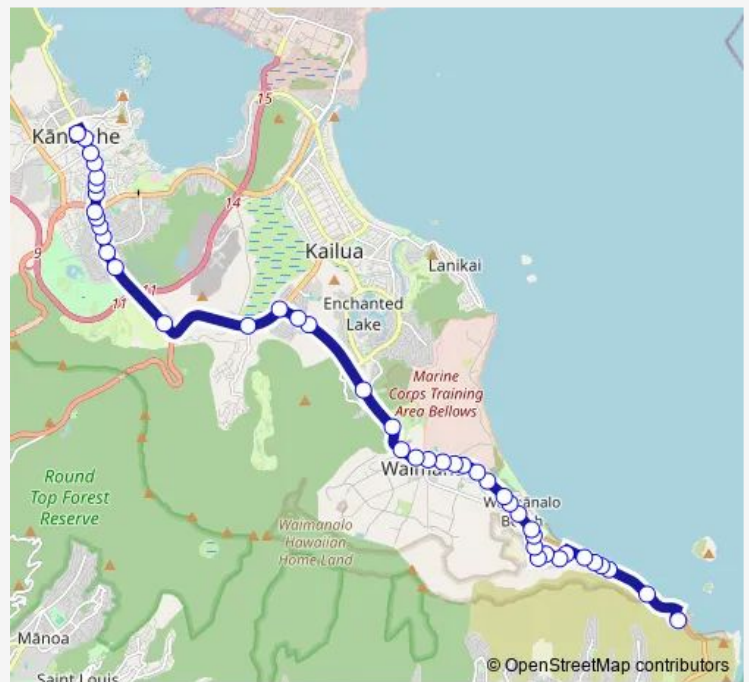

Bus 69 Kaneohe-Waimanalo-Sea Life Park

[Go to website](#)

Direction
 Kawa ST + Mehana ST (Mauka) — SEA Life Park
 45 stops
[Open route schedule](#)

- Kawa ST + Mehana ST (Mauka)
- Kamehameha HWY + Pahia Rd
- Kamehameha HWY + Keaahala Rd
- Kamehameha HWY + Paleka Rd
- Kamehameha HWY + OPP PUA Inia St
- Kamehameha HWY + Kapalai Rd
- Kamehameha HWY + Luluku Rd
- Kamehameha HWY + Kuuipo Pl
- Kamehameha HWY + KUU Home Pl
- Kamehameha HWY + Mokulele Dr
- Kamehameha HWY + Mahinui Rd
- Kamehameha HWY + Halekou Rd
- Kamehameha HWY + Koolau View Dr
- Kamehameha HWY + Pali Hwy
- Kalaniana'ole HWY + Auloa Rd
- Kalaniana'ole HWY + OPP Castle Medical Center
- Kalaniana'ole HWY + Ulupii St
- Kalaniana'ole HWY + Hawaii Youth Correctional Facil
- Kalaniana'ole HWY + OPP Kanapuu Dr
- Kalaniana'ole HWY + OPP Olomana Golf Course
- Kalaniana'ole HWY + Flamingo St

Route info

Direction: Kawa ST + Mehana ST (Mauka)
 Stops: 45
 Trip Duration: 0 hour 43 min

69 — Kaneohe-Waimanalo-Sea Life Park **BusMaps**

Kalanianaʻole HWY + Humuniki St

Kalanianaʻole HWY + Poalima St

Kalanianaʻole HWY + Moole St

Saturday 06:30-19:30

Sunday 06:30-19:30

Route info

Direction: SEA Life Park

Stops: 44

Trip Duration: 0 hour 43 min

Kalaniana'ole HWY + Kanapuu Dr

Kalaniana'ole HWY + Hawaii Youth Correctional Facil

Friday 20:36-21:36

Saturday 20:38

Sunday 20:37

Route info

Direction: Kalaniana'ole HWY + 41-702

Stops: 39

Trip Duration: 0 hour 34 min

Kalaniana'ole HWY + OPP Auloa Rd