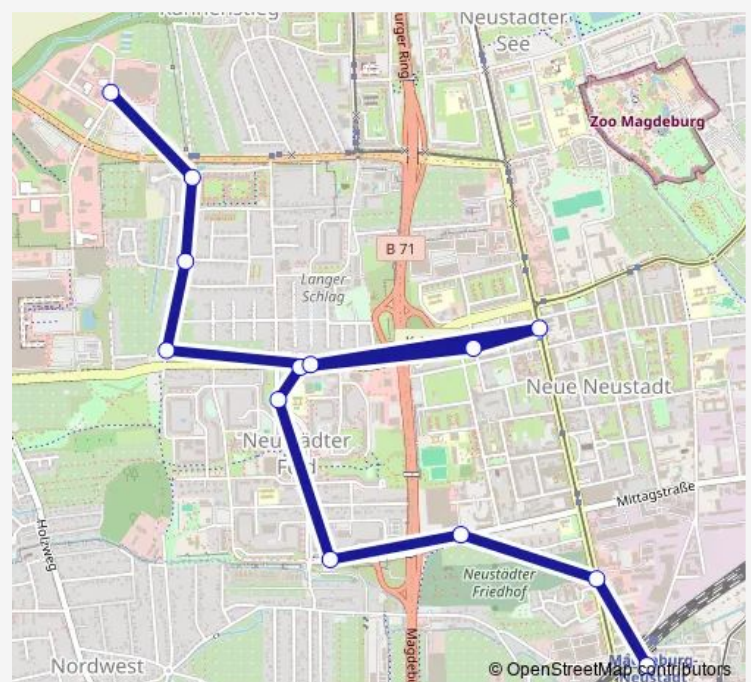

### Direction

Magdeburg, S-Bahnhof Neustadt (Bus) — Magdeburg, Stendaler Str.

2 stops

[Open route schedule](#)

Magdeburg, S-Bahnhof Neustadt (Bus)

Magdeburg, Stendaler Str.

### Route info

Direction: Magdeburg, S-Bahnhof Neustadt (Bus)

Stops: 2

Trip Duration: 0 hour 4 min

### Direction

Magdeburg, Stendaler Str. — Magdeburg, S-Bahnhof Neustadt (Bus)

2 stops

[Open route schedule](#)

Magdeburg, Stendaler Str.

Magdeburg, S-Bahnhof Neustadt (Bus)

### Route info

Direction: Magdeburg, Stendaler Str.

Stops: 2

Trip Duration: 0 hour 3 min