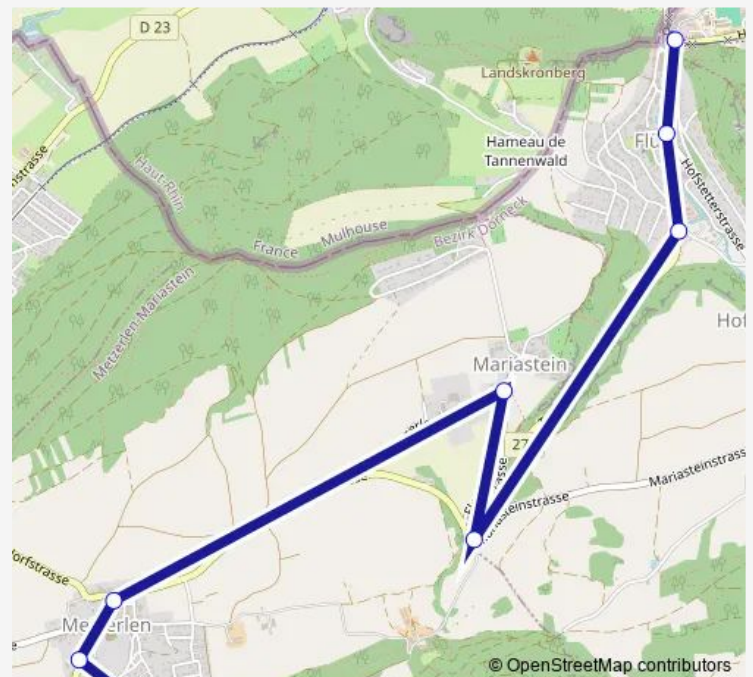

Wednesday 06:02-23:32

Thursday 06:02-23:32

Friday 06:02-23:32

Saturday 06:32-23:32

Sunday 06:32-23:32

Route info

Direction: Metzerlen, Allmendhalle

Stops: 8

Trip Duration: 0 hour 10 min

Direction

Flüh, Station — Metzerlen, Allmendhalle

8 stops

[Open route schedule](#)

Flüh, Station

Flüh, Schulhaus

Flüh, Sternenbergrasse

Mariastein, Abzw. Rotberg

Mariastein, Kloster

Metzerlen, Dorf

Metzerlen, Challstrasse

Metzerlen, Allmendhalle

Route schedule

Flüh, Station — Metzerlen, Allmendhalle

Monday	06:44-00:49 ⁺¹
Tuesday	06:44-00:49 ⁺¹
Wednesday	06:44-00:49 ⁺¹
Thursday	06:44-00:49 ⁺¹
Friday	06:44-00:49 ⁺¹
Saturday	06:44-00:49 ⁺¹
Sunday	18:44-00:49 ⁺¹

Route info

Direction: Flüh, Station

Stops: 8

Trip Duration: 0 hour 10 min

Direction

Metzerlen, Allmendhalle — Flüh, Station

8 stops

[Open route schedule](#)